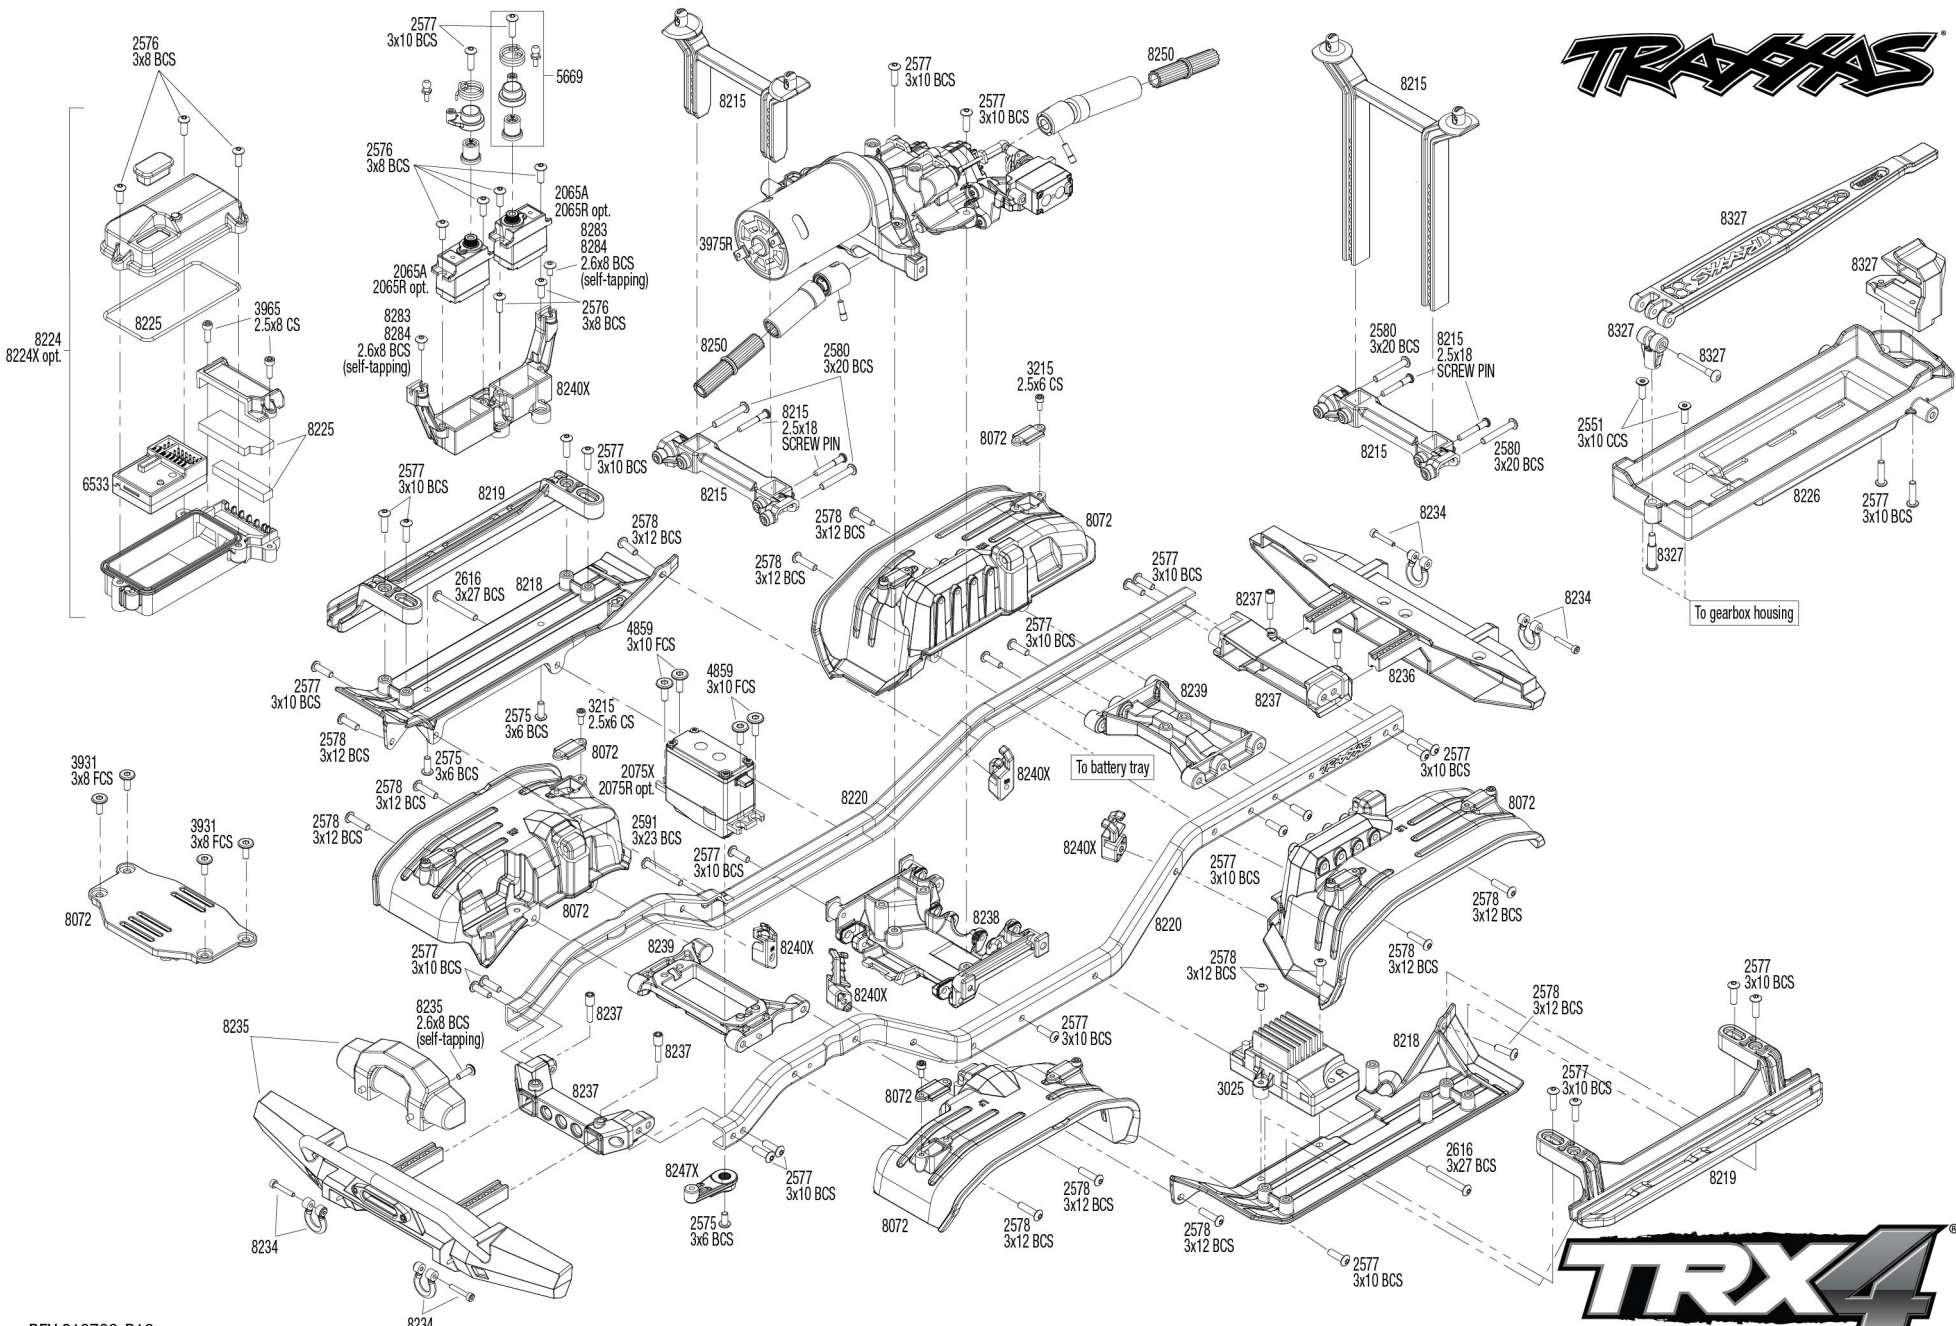

TRAXXAS

REV 210706-R16
See Parts List for a complete listing of optional accessories.

Specifications on this page are subject to change without notice. Every attempt has been made to ensure the accuracy of this drawing; however, Traxxas cannot be held responsible for typographical or other errors.

TRX4

Chassis Assembly