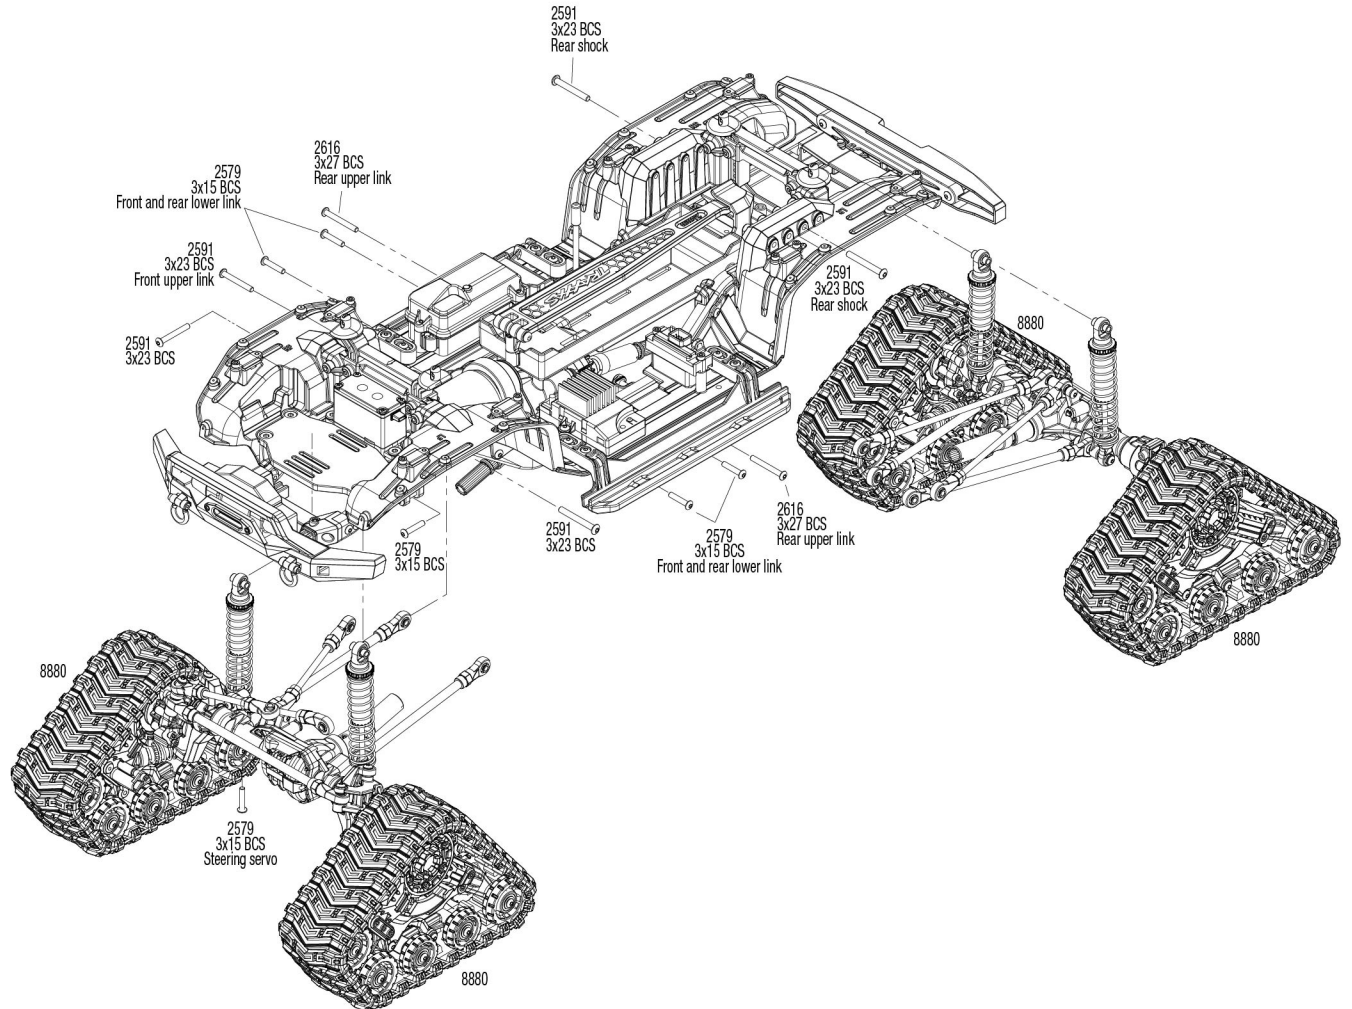

Link Dimensions

For standard hollow ball replacement, use part #5349.

Modular Assembly

See Parts List for a complete listing of optional accessories.

REV 200922-R04
Specifications on this page are subject to change without notice. Every attempt has been made to ensure the accuracy of this drawing; however, Traxxas cannot be held responsible for typographical or other errors.