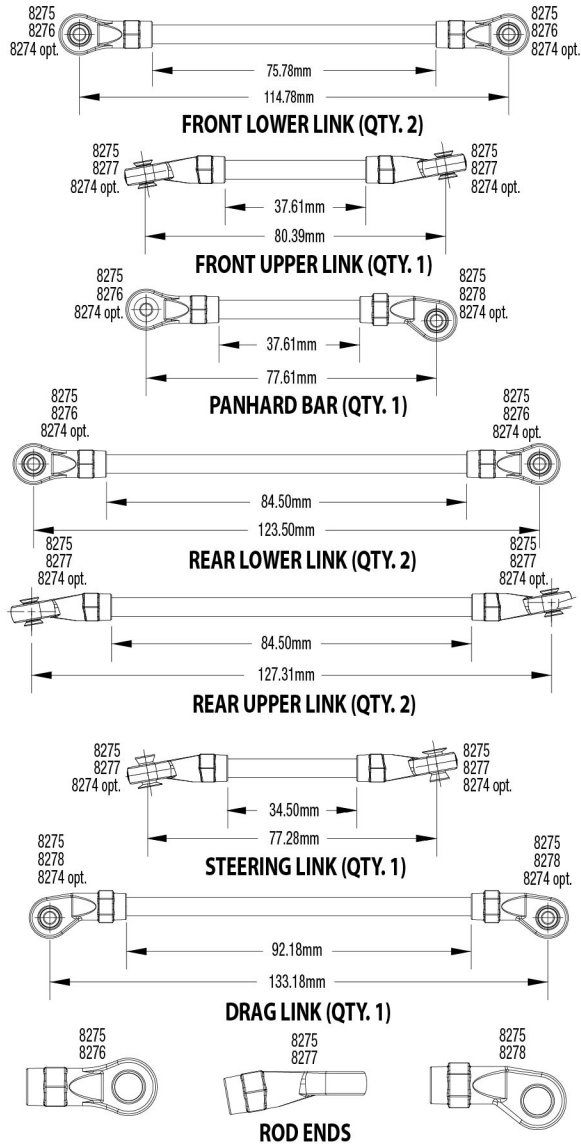

Link Dimensions

For standard hollow ball replacement, use part #5349.

Modular Assembly

See Parts List for a complete listing of optional accessories.

REV 200922-R04
Specifications on this page are subject to change without notice. Every attempt has been made to ensure the accuracy of this drawing; however, Traxxas cannot be held responsible for typographical or other errors.