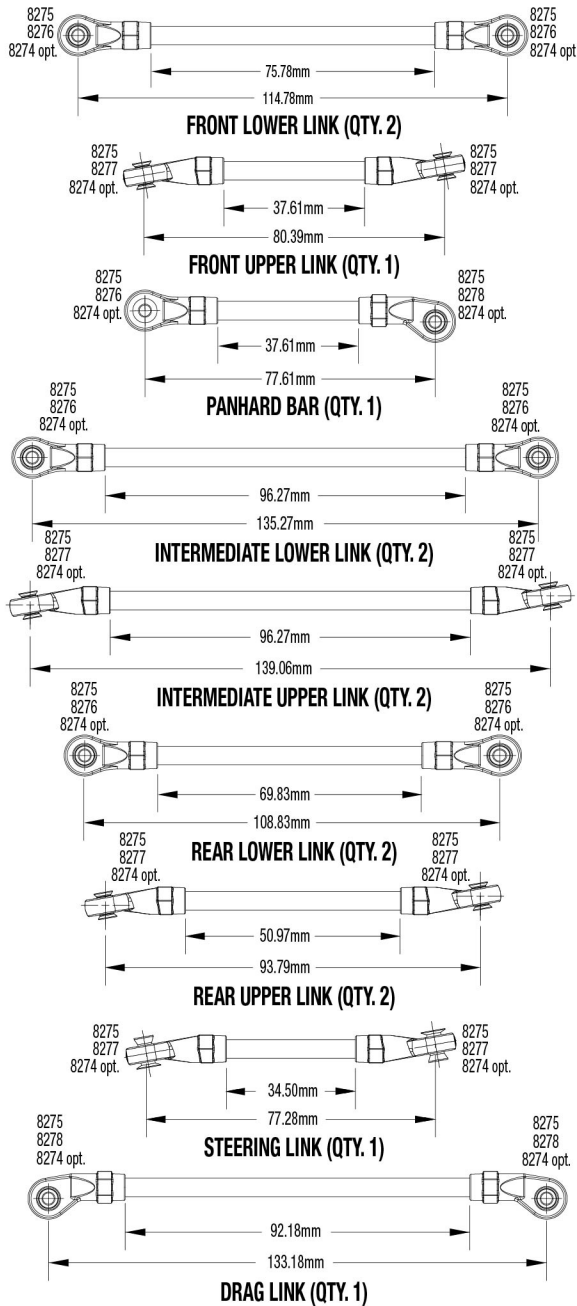

Link Dimensions

TRX6

Modular Assembly

TRAXXAS

REV 210706-R09

See Parts List for a complete listing of optional accessories.

Specifications on this page are subject to change without notice. Every attempt has been made to ensure the accuracy of this drawing; however, Traxxas cannot be held responsible for typographical or other errors.