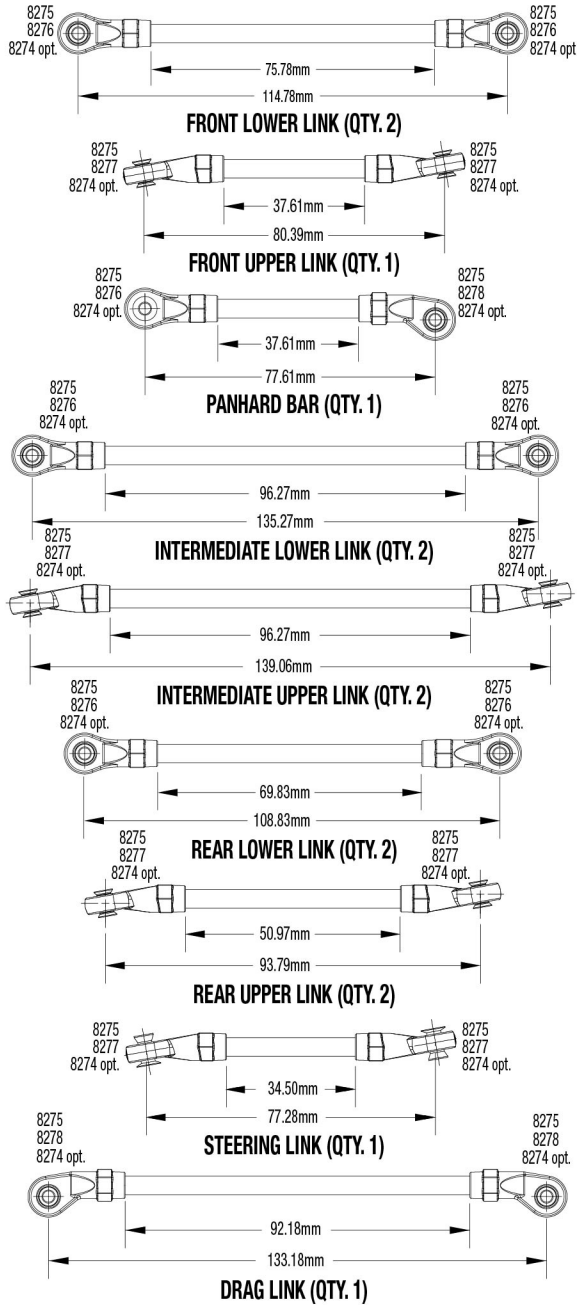

Link Dimensions

TRX6

Modular Assembly

TRAXXAS

REV 210706-R09

See Parts List for a complete listing of optional accessories.

Specifications on this page are subject to change without notice. Every attempt has been made to ensure the accuracy of this drawing; however, Traxxas cannot be held responsible for typographical or other errors.