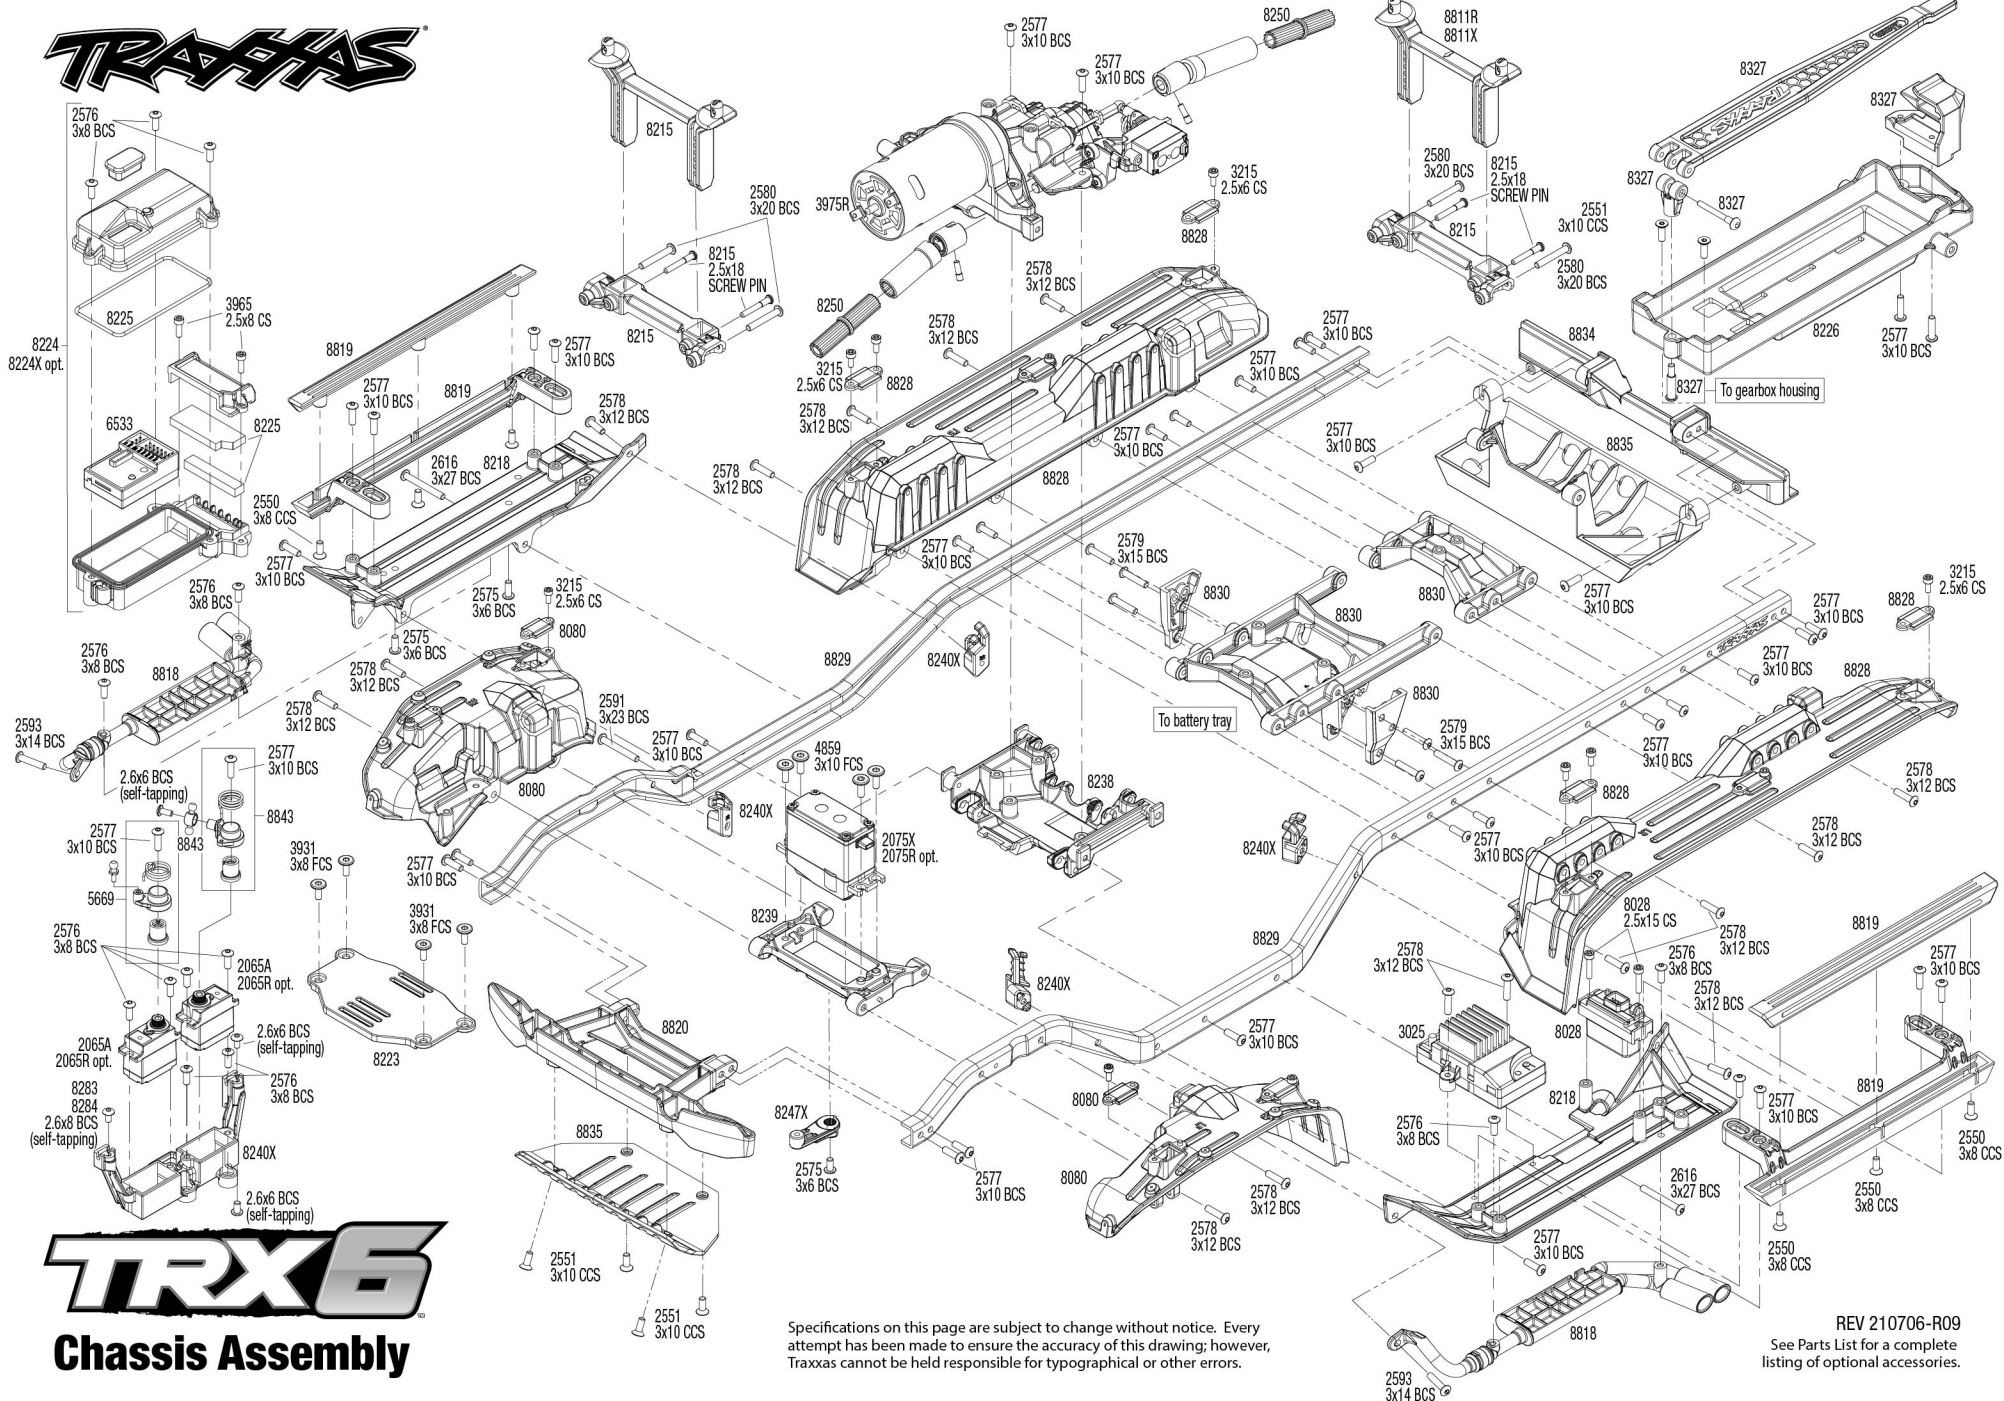

# TRAXXAS

# TRX6

## Chassis Assembly

Specifications on this page are subject to change without notice. Every attempt has been made to ensure the accuracy of this drawing; however, Traxxas cannot be held responsible for typographical or other errors.

REV 210706-R09  
See Parts List for a complete listing of optional accessories.