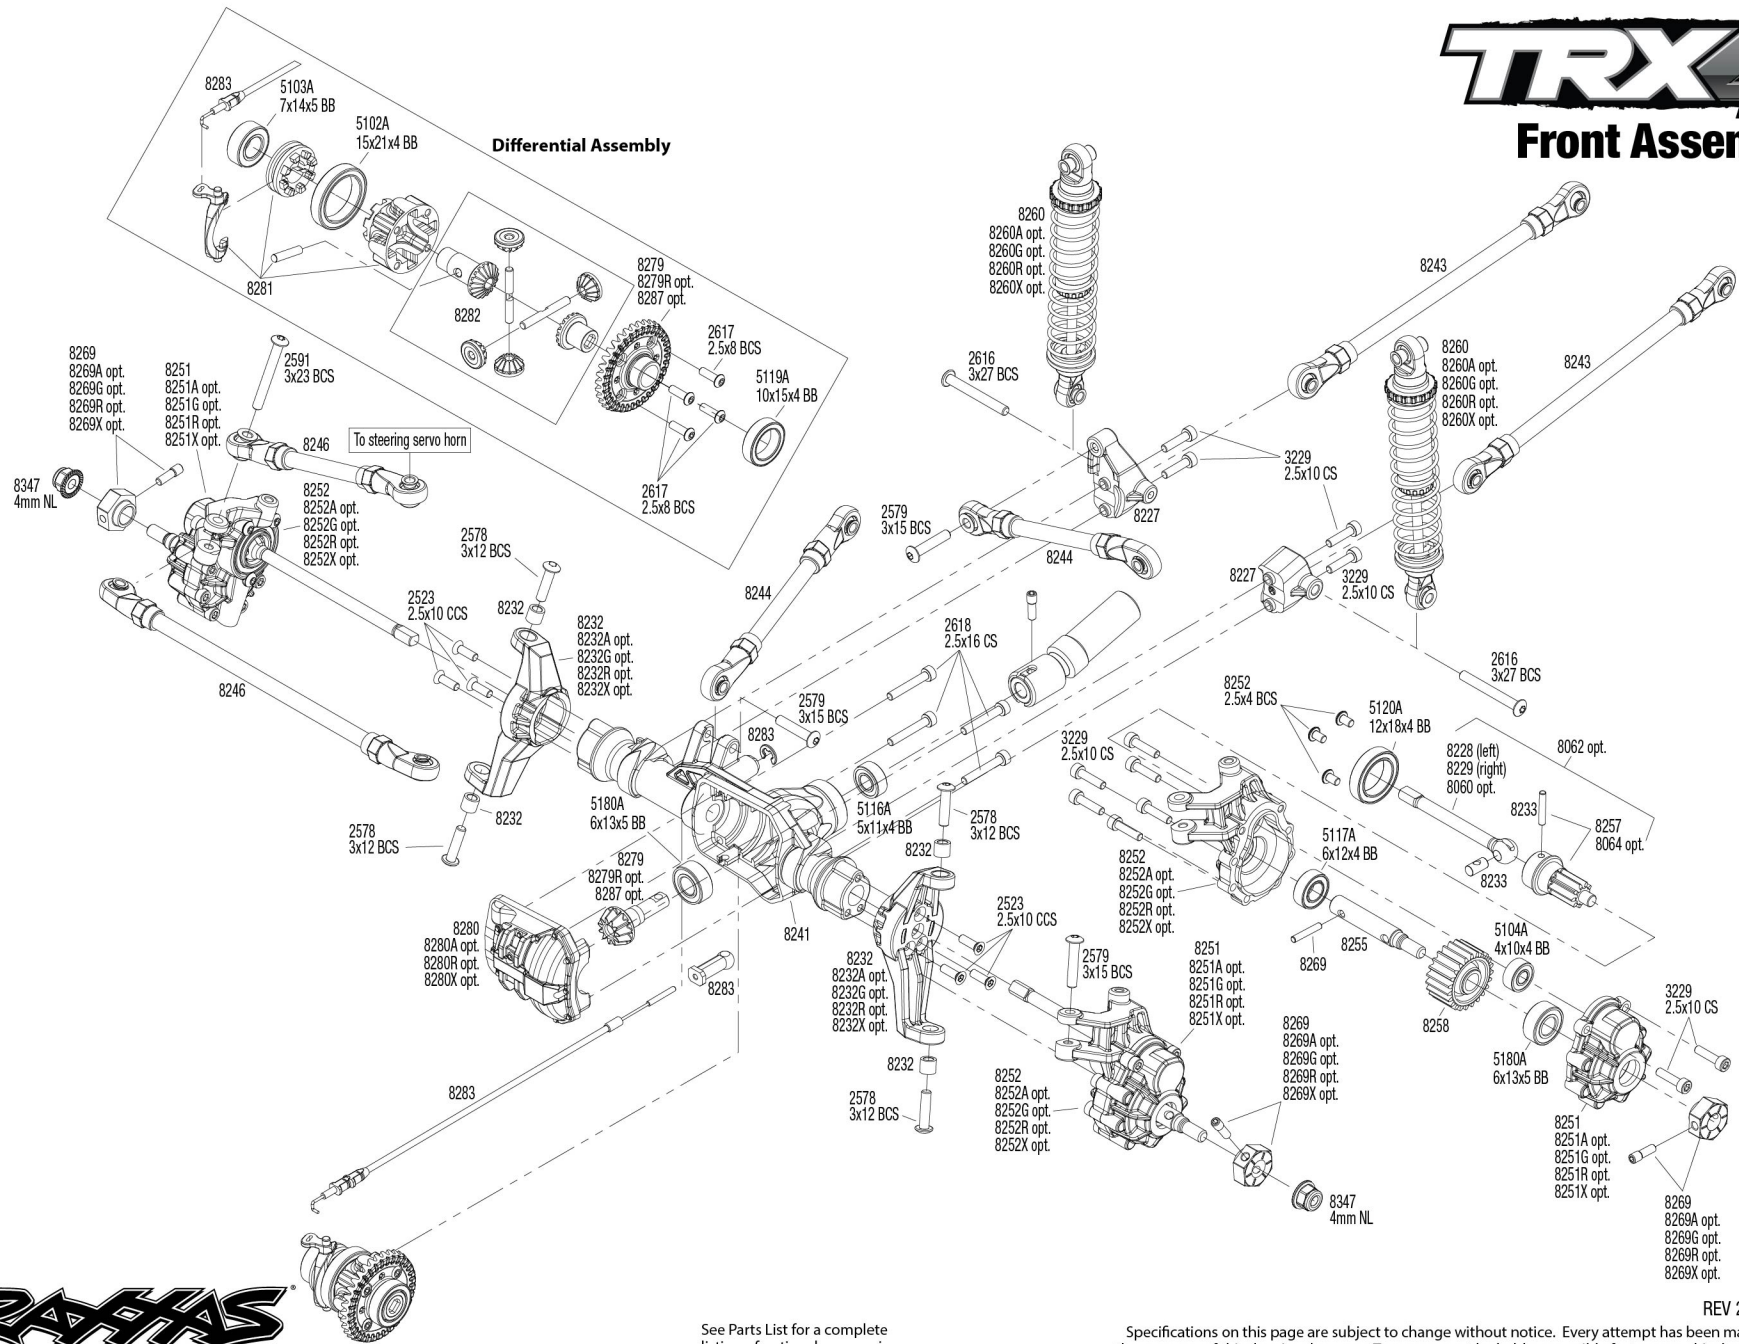

TRX4

Front Assembly

See Parts List for a complete listing of optional accessories.

Specifications on this page are subject to change without notice. Every attempt has been made to ensure the accuracy of this drawing; however, Traxxas cannot be held responsible for typographical or other errors.

REV 210706-R22