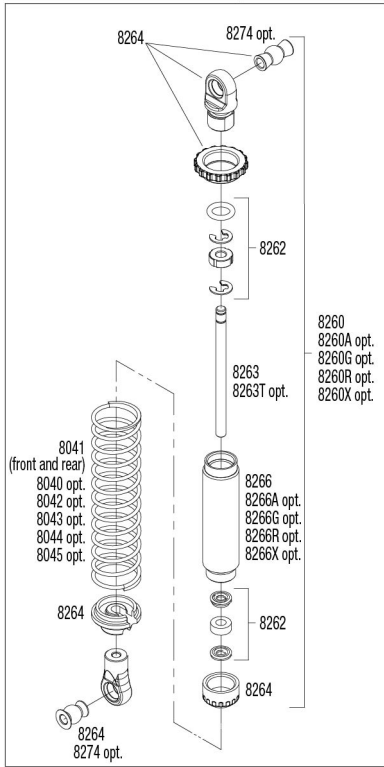

Shock Assembly

REV 210706-R17

See Parts List for a complete listing of optional accessories.

Specifications on this page are subject to change without notice. Every attempt has been made to ensure the accuracy of this drawing; however, Traxxas cannot be held responsible for typographical or other errors.