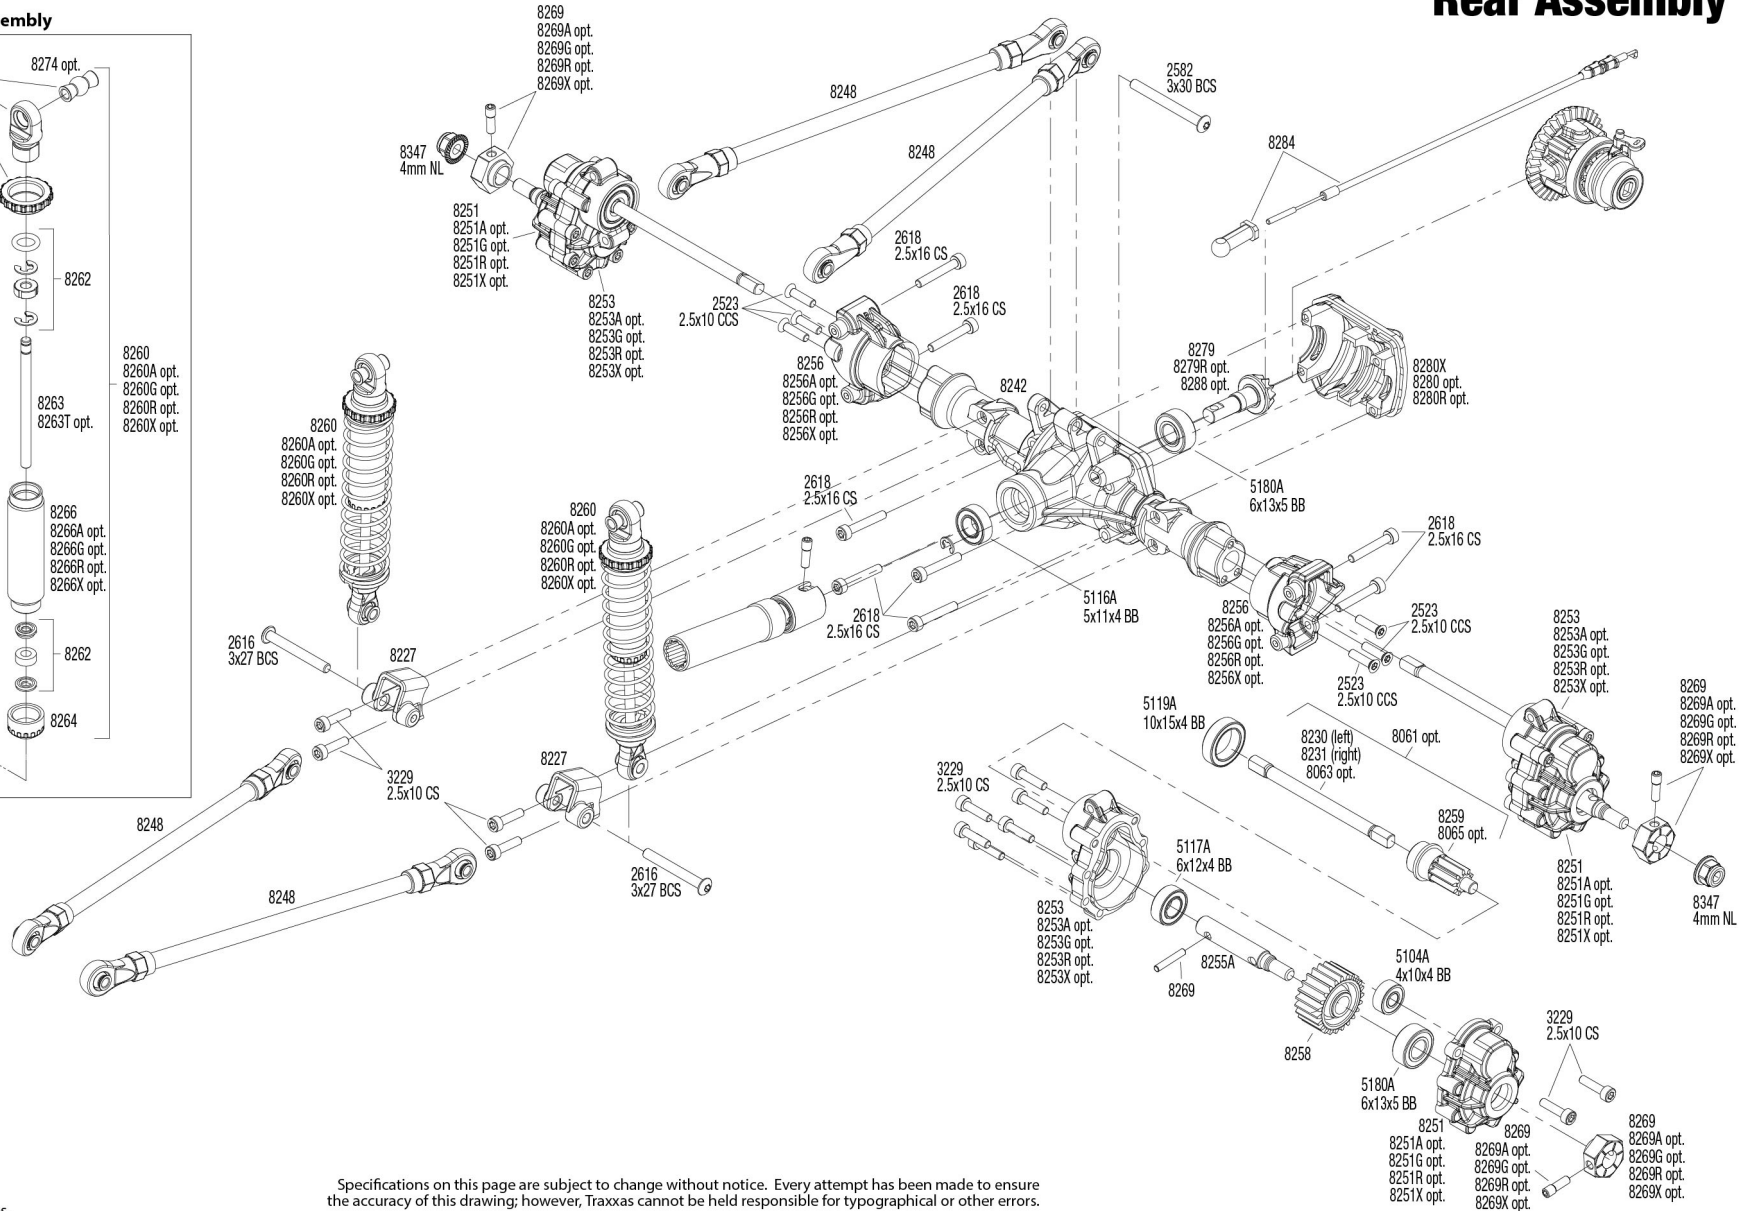

Shock Assembly

REV 210706-R17

See Parts List for a complete listing of optional accessories.

Specifications on this page are subject to change without notice. Every attempt has been made to ensure the accuracy of this drawing; however, Traxxas cannot be held responsible for typographical or other errors.