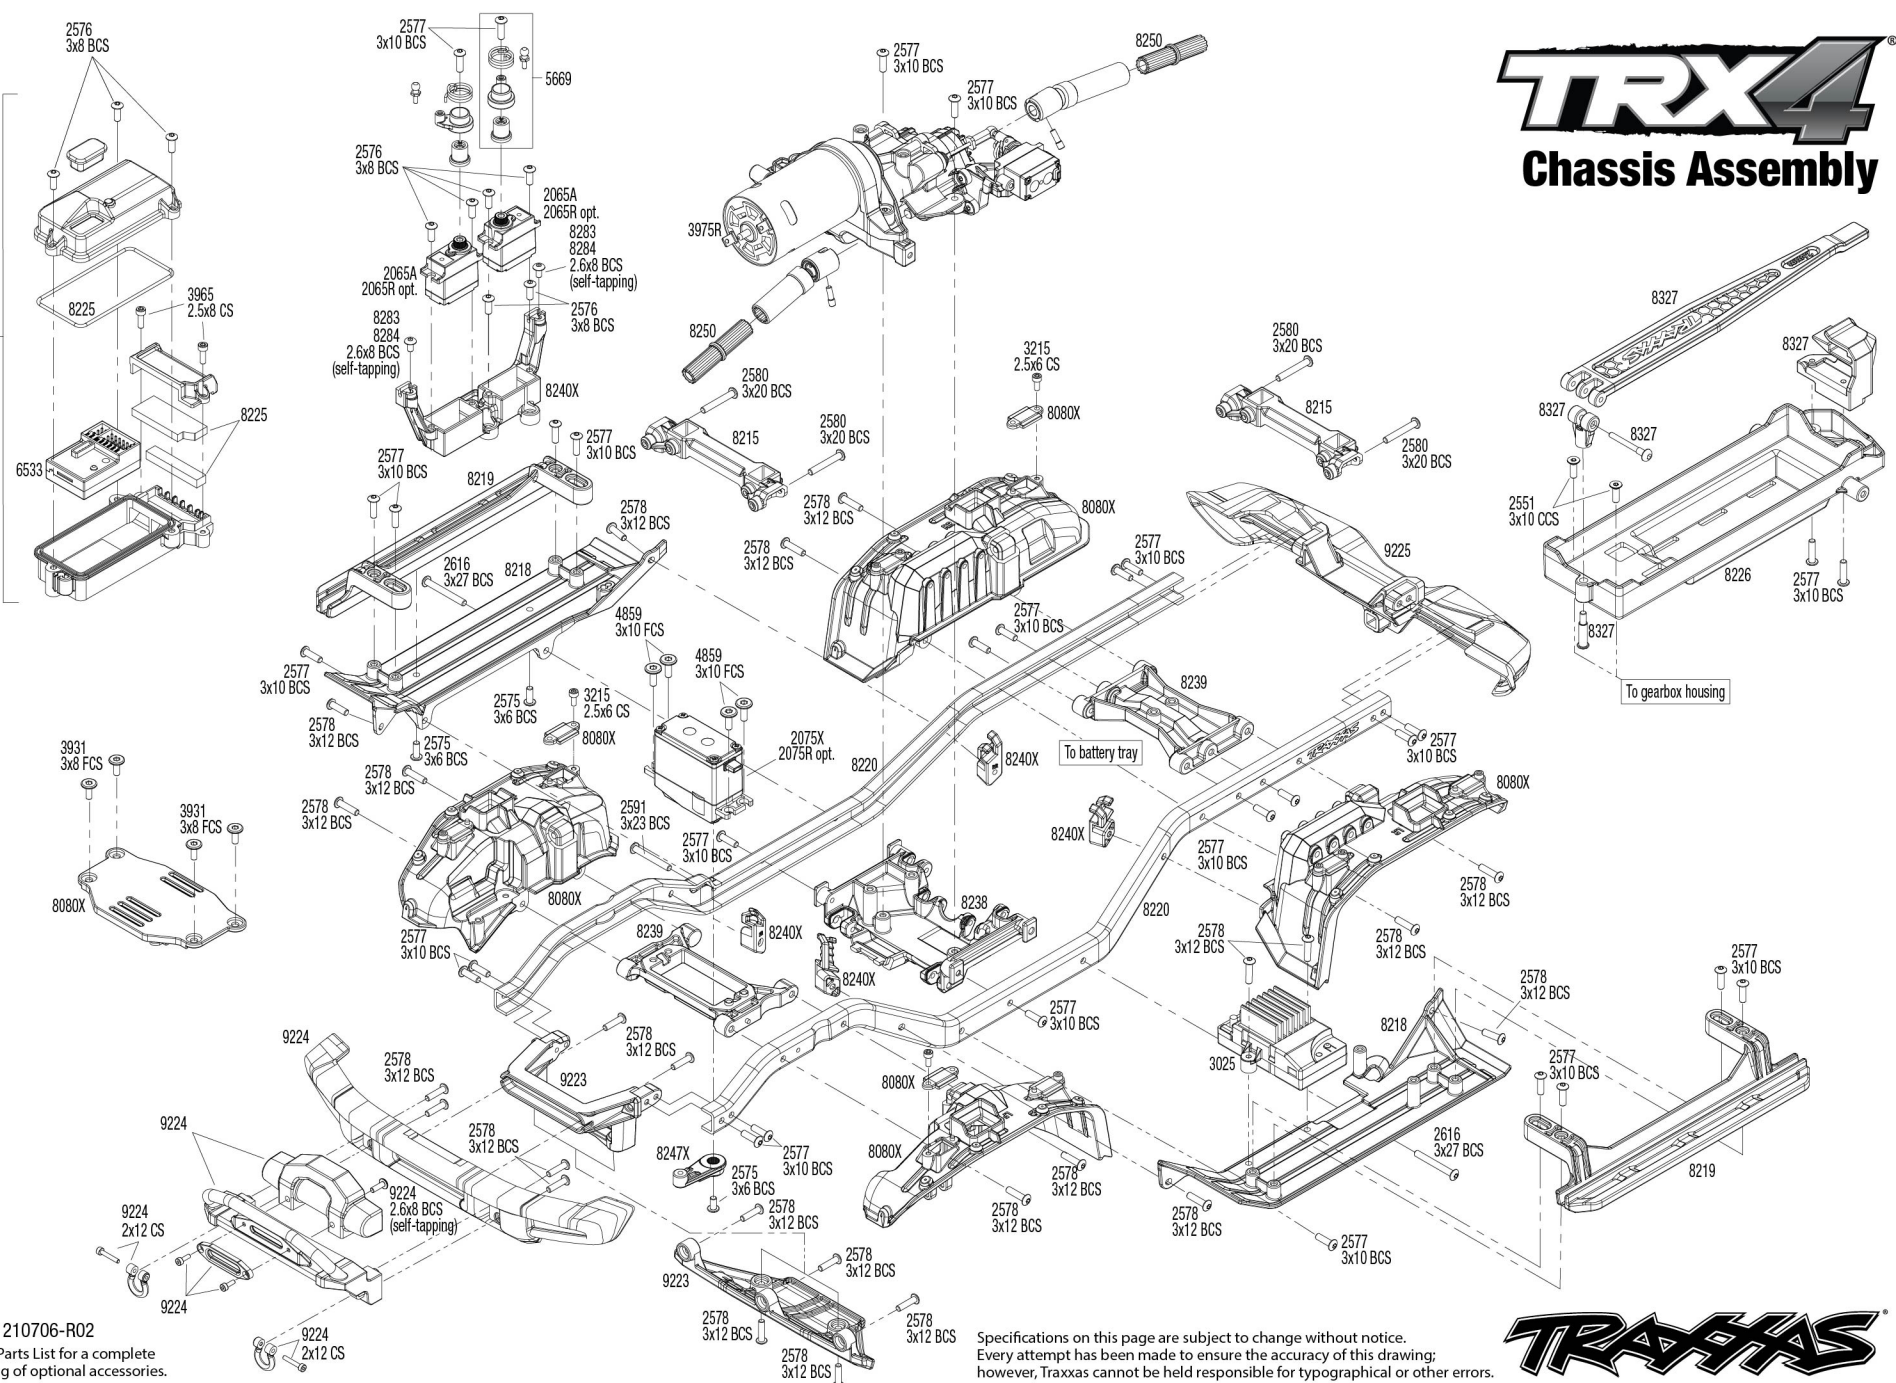

TRX4[®]

Chassis Assembly

To gearbox housing

To battery tray

REV 210706-R02
See Parts List for a complete listing of optional accessories.

Specifications on this page are subject to change without notice. Every attempt has been made to ensure the accuracy of this drawing; however, Traxxas cannot be held responsible for typographical or other errors.