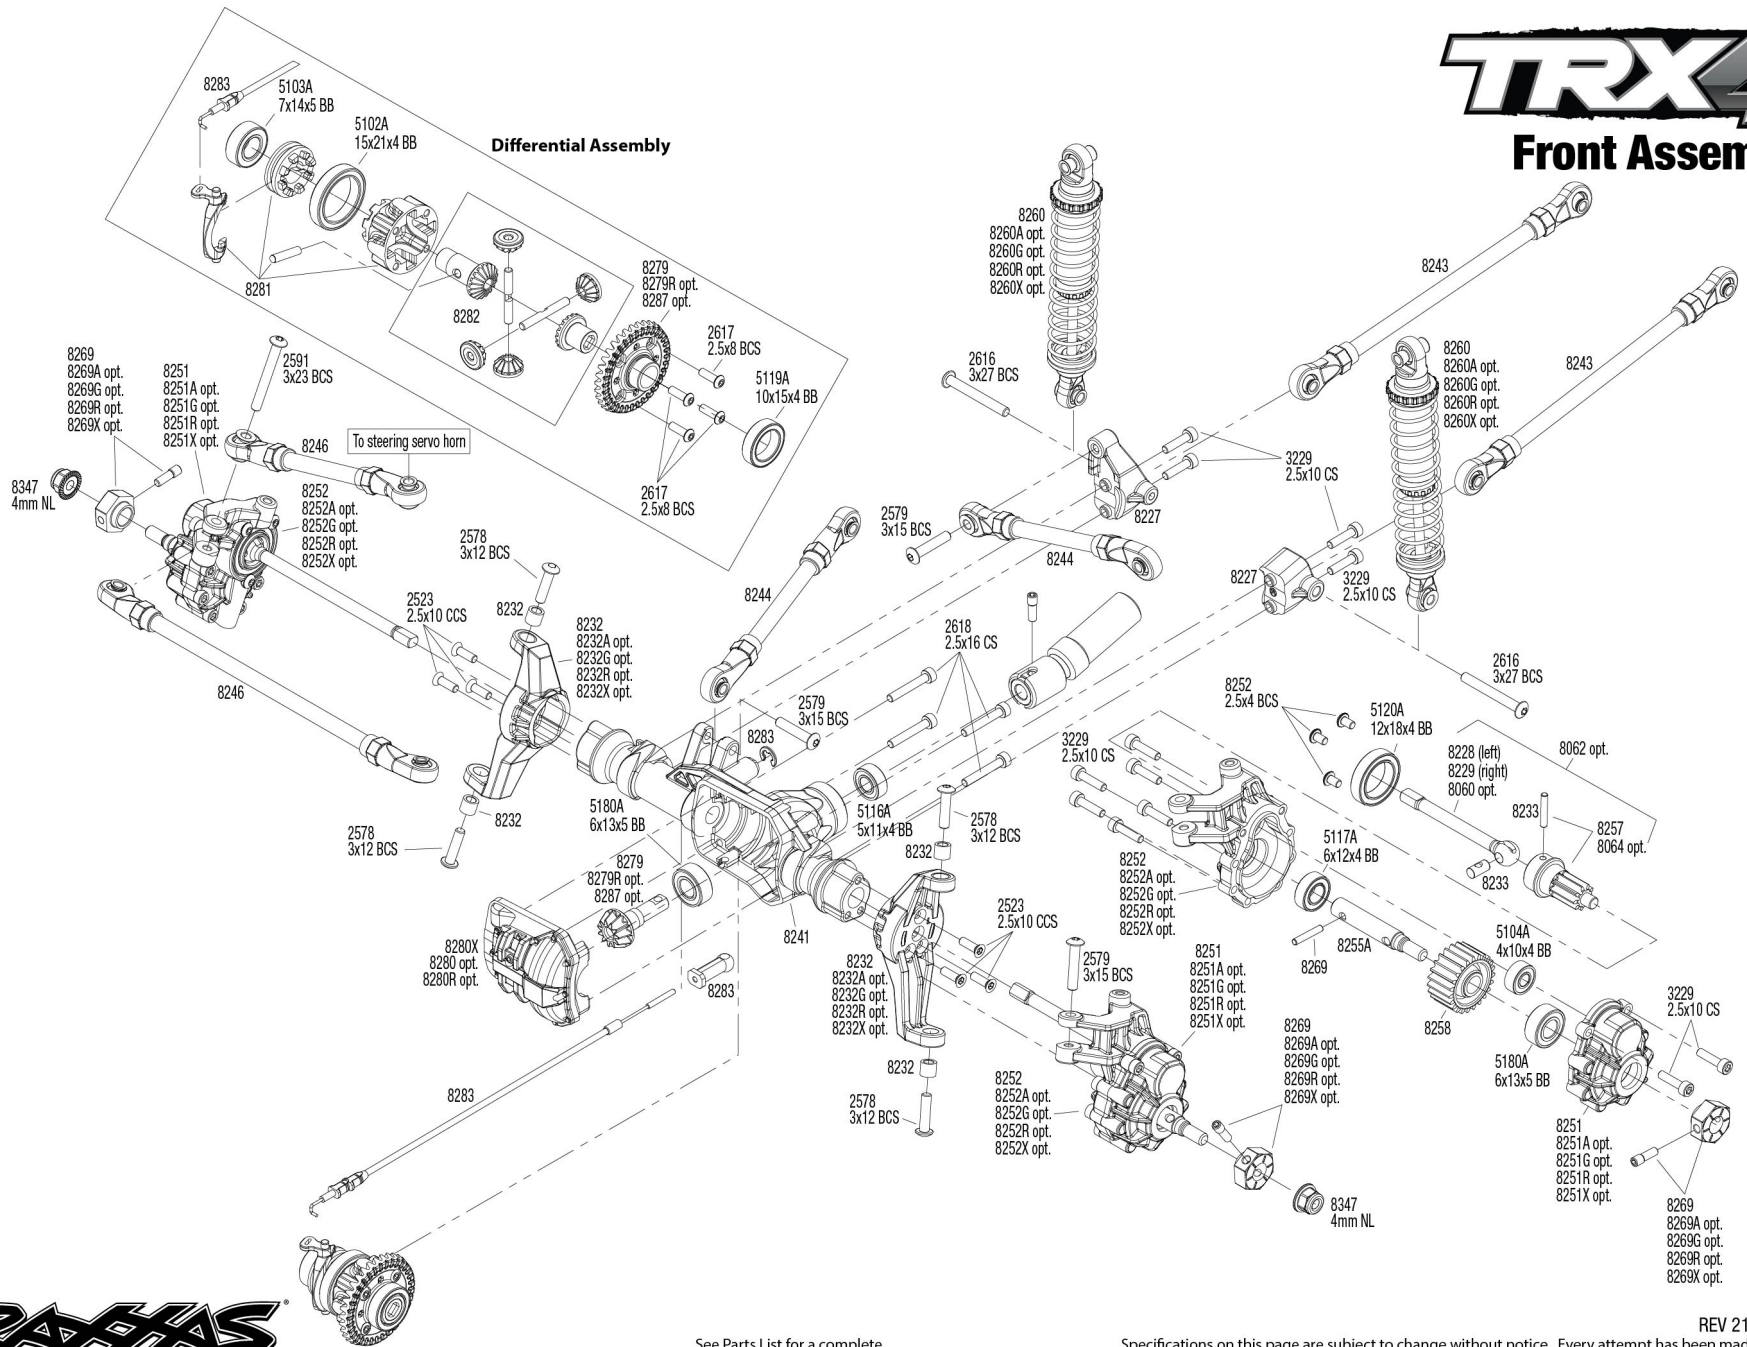

TRX4[®]

Front Assembly

See Parts List for a complete listing of optional accessories.

Specifications on this page are subject to change without notice. Every attempt has been made to ensure the accuracy of this drawing; however, Traxxas cannot be held responsible for typographical or other errors.

REV 210922-R09