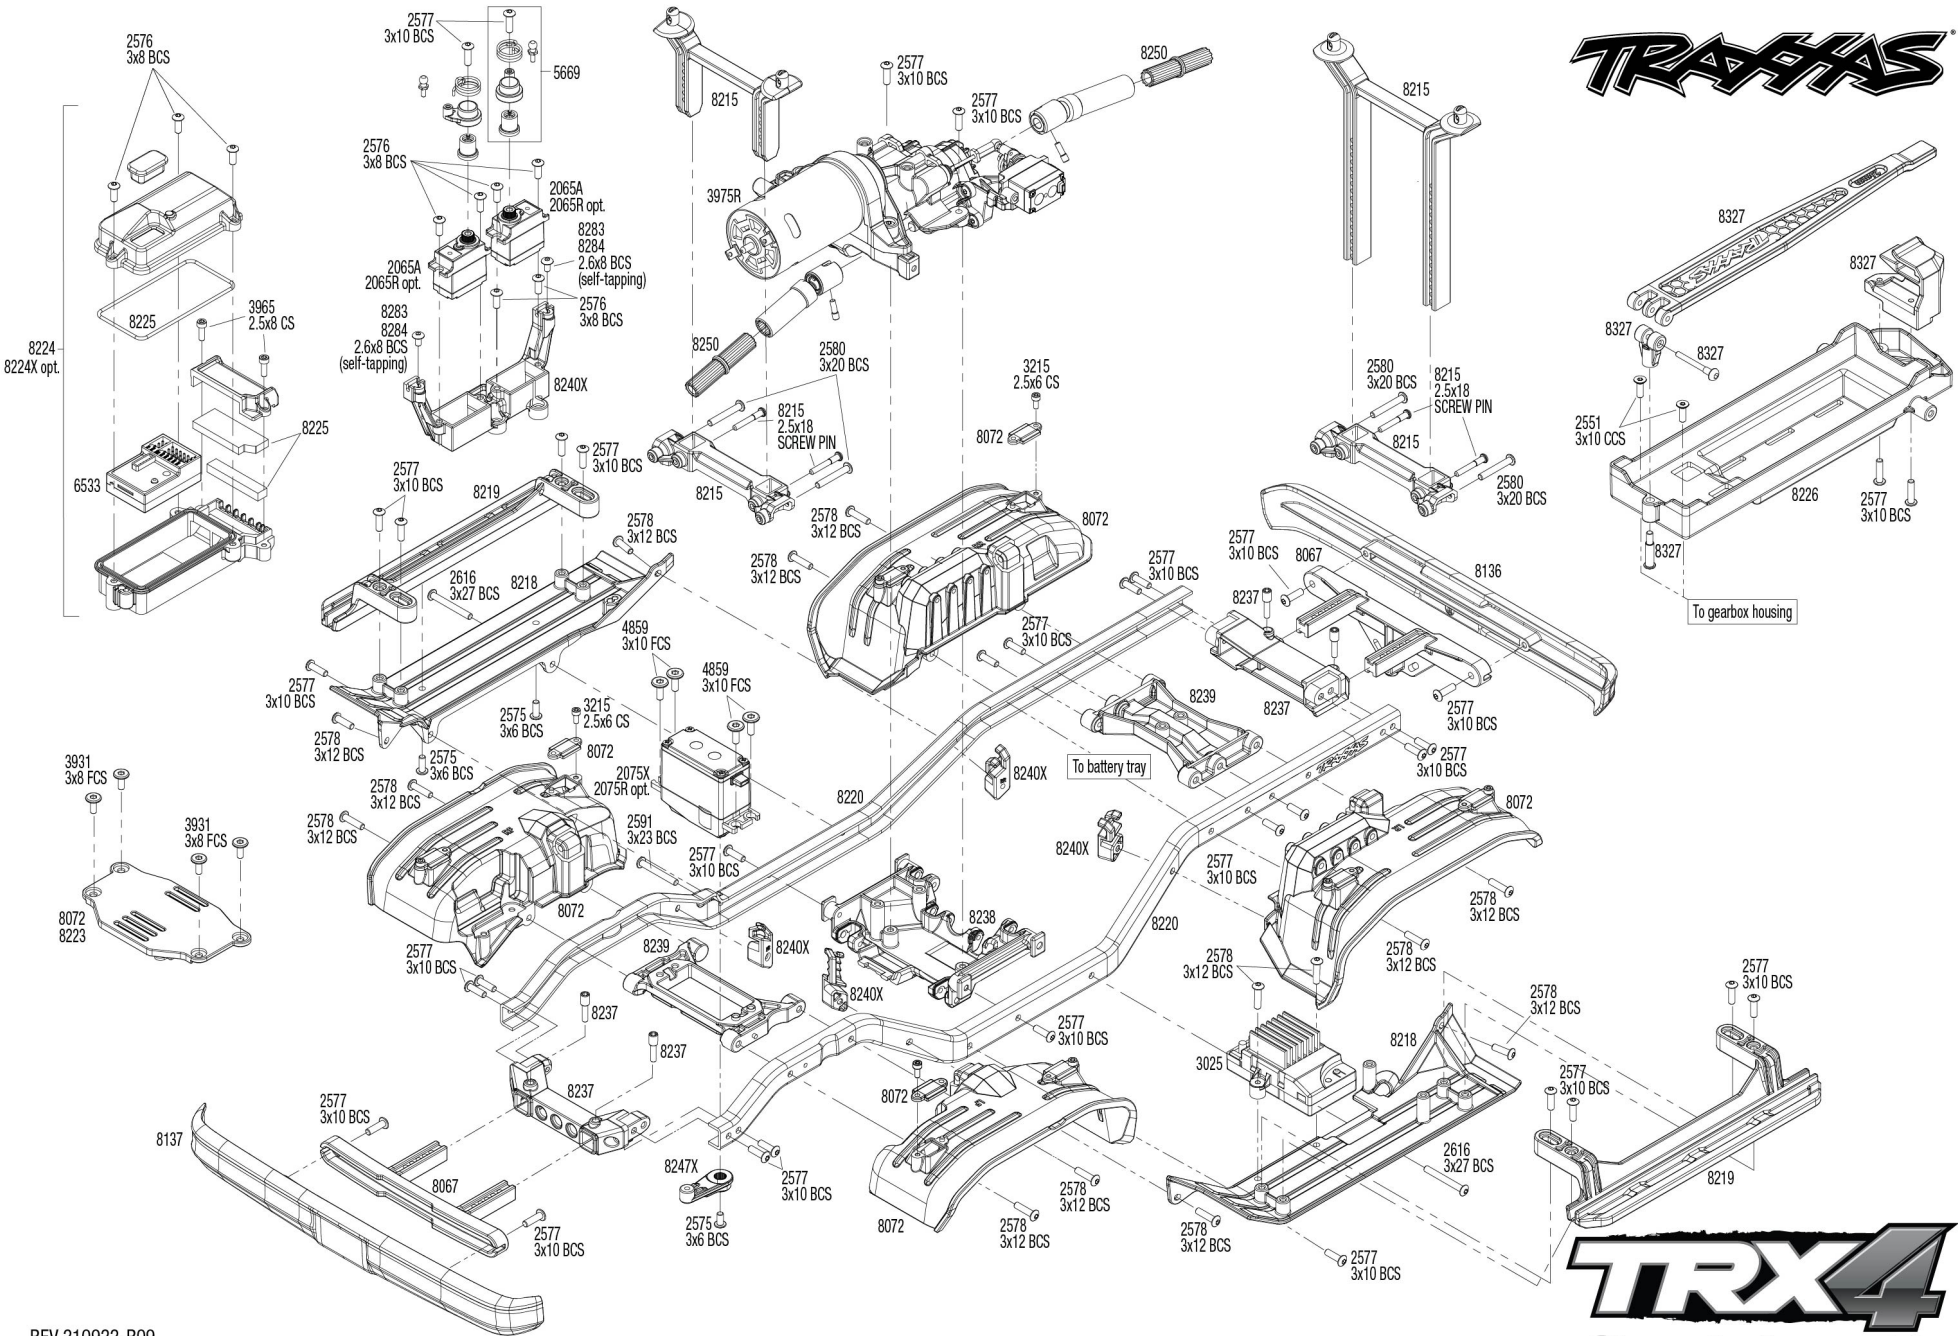

TRAXAS

REV 210922-R09
See Parts List for a complete listing of optional accessories.

Specifications on this page are subject to change without notice. Every attempt has been made to ensure the accuracy of this drawing; however, Traxas cannot be held responsible for typographical or other errors.

TRX4

Chassis Assembly