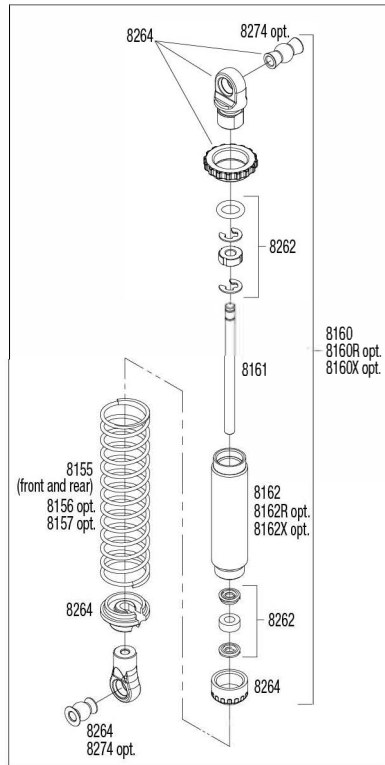

Shock Assembly

REV 221212-ROO
See Parts List for a complete listing of optional accessories.

Specifications on this page are subject to change without notice. Every attempt has been made to ensure the accuracy of this drawing; however, Traxxas cannot be held responsible for typographical or other errors.