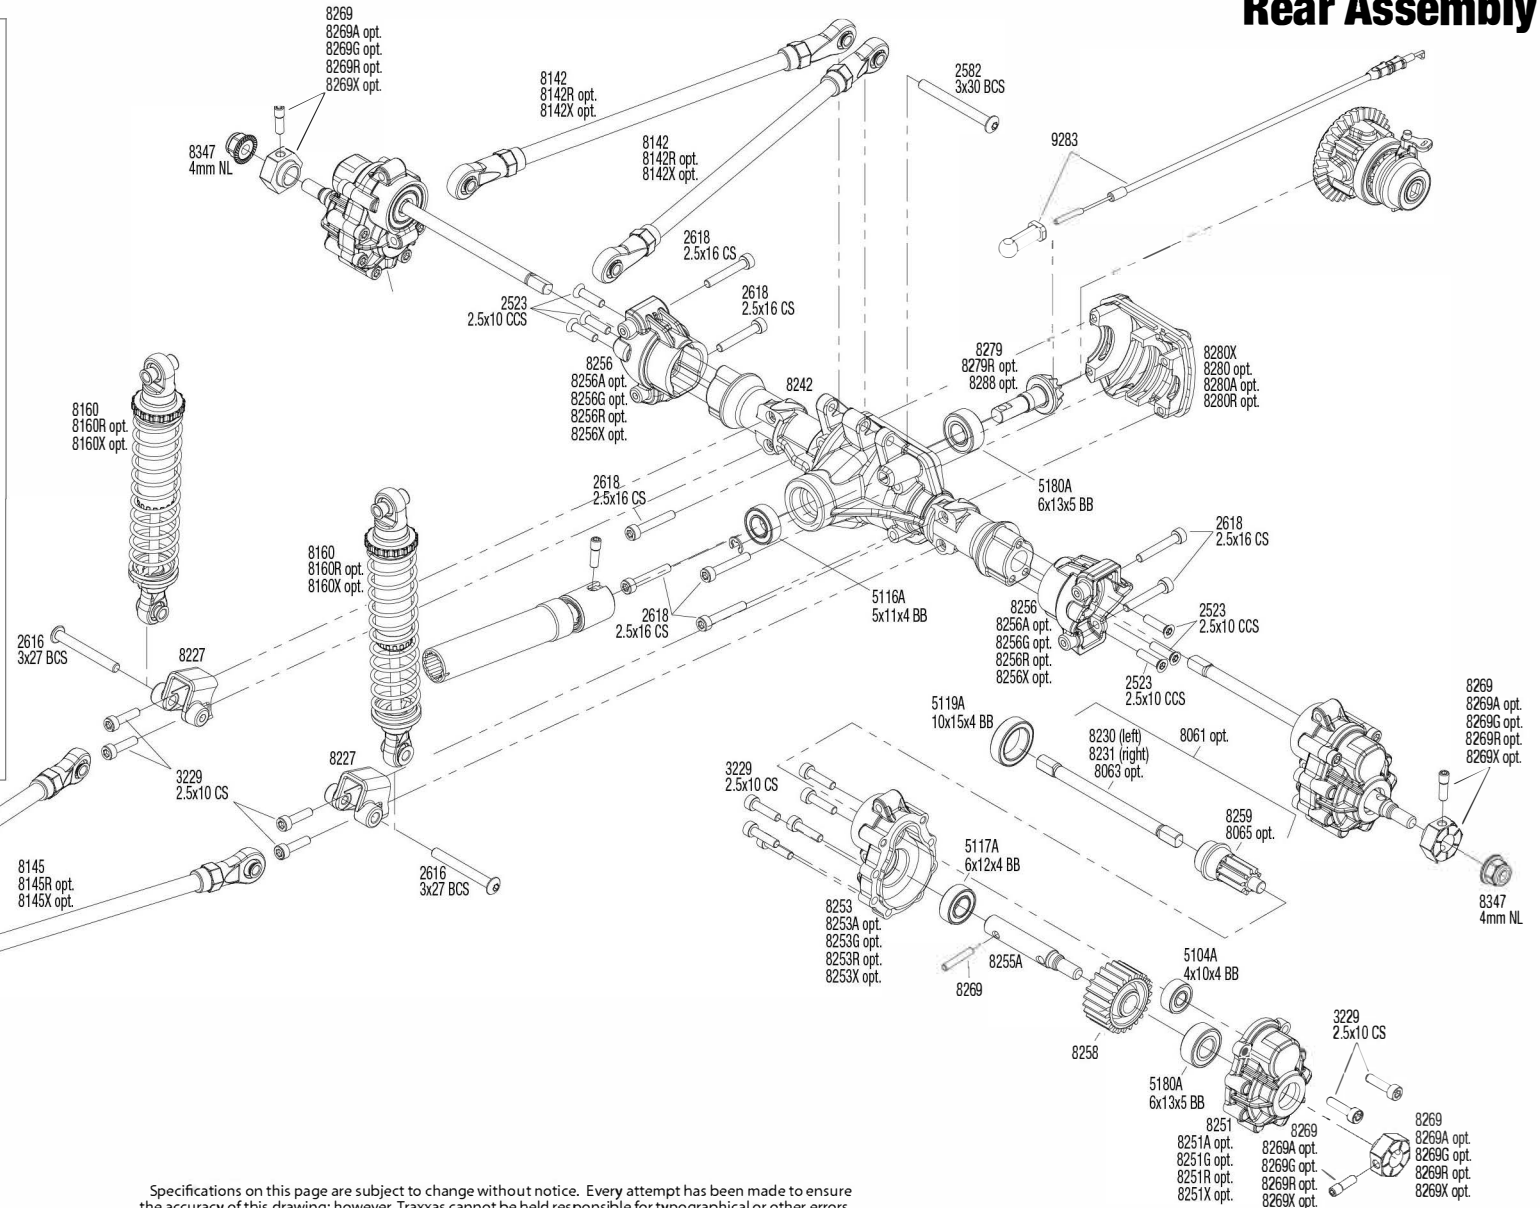

Shock Assembly

REV 221212-ROO
See Parts List for a complete listing of optional accessories.

Specifications on this page are subject to change without notice. Every attempt has been made to ensure the accuracy of this drawing; however, Traxxas cannot be held responsible for typographical or other errors.