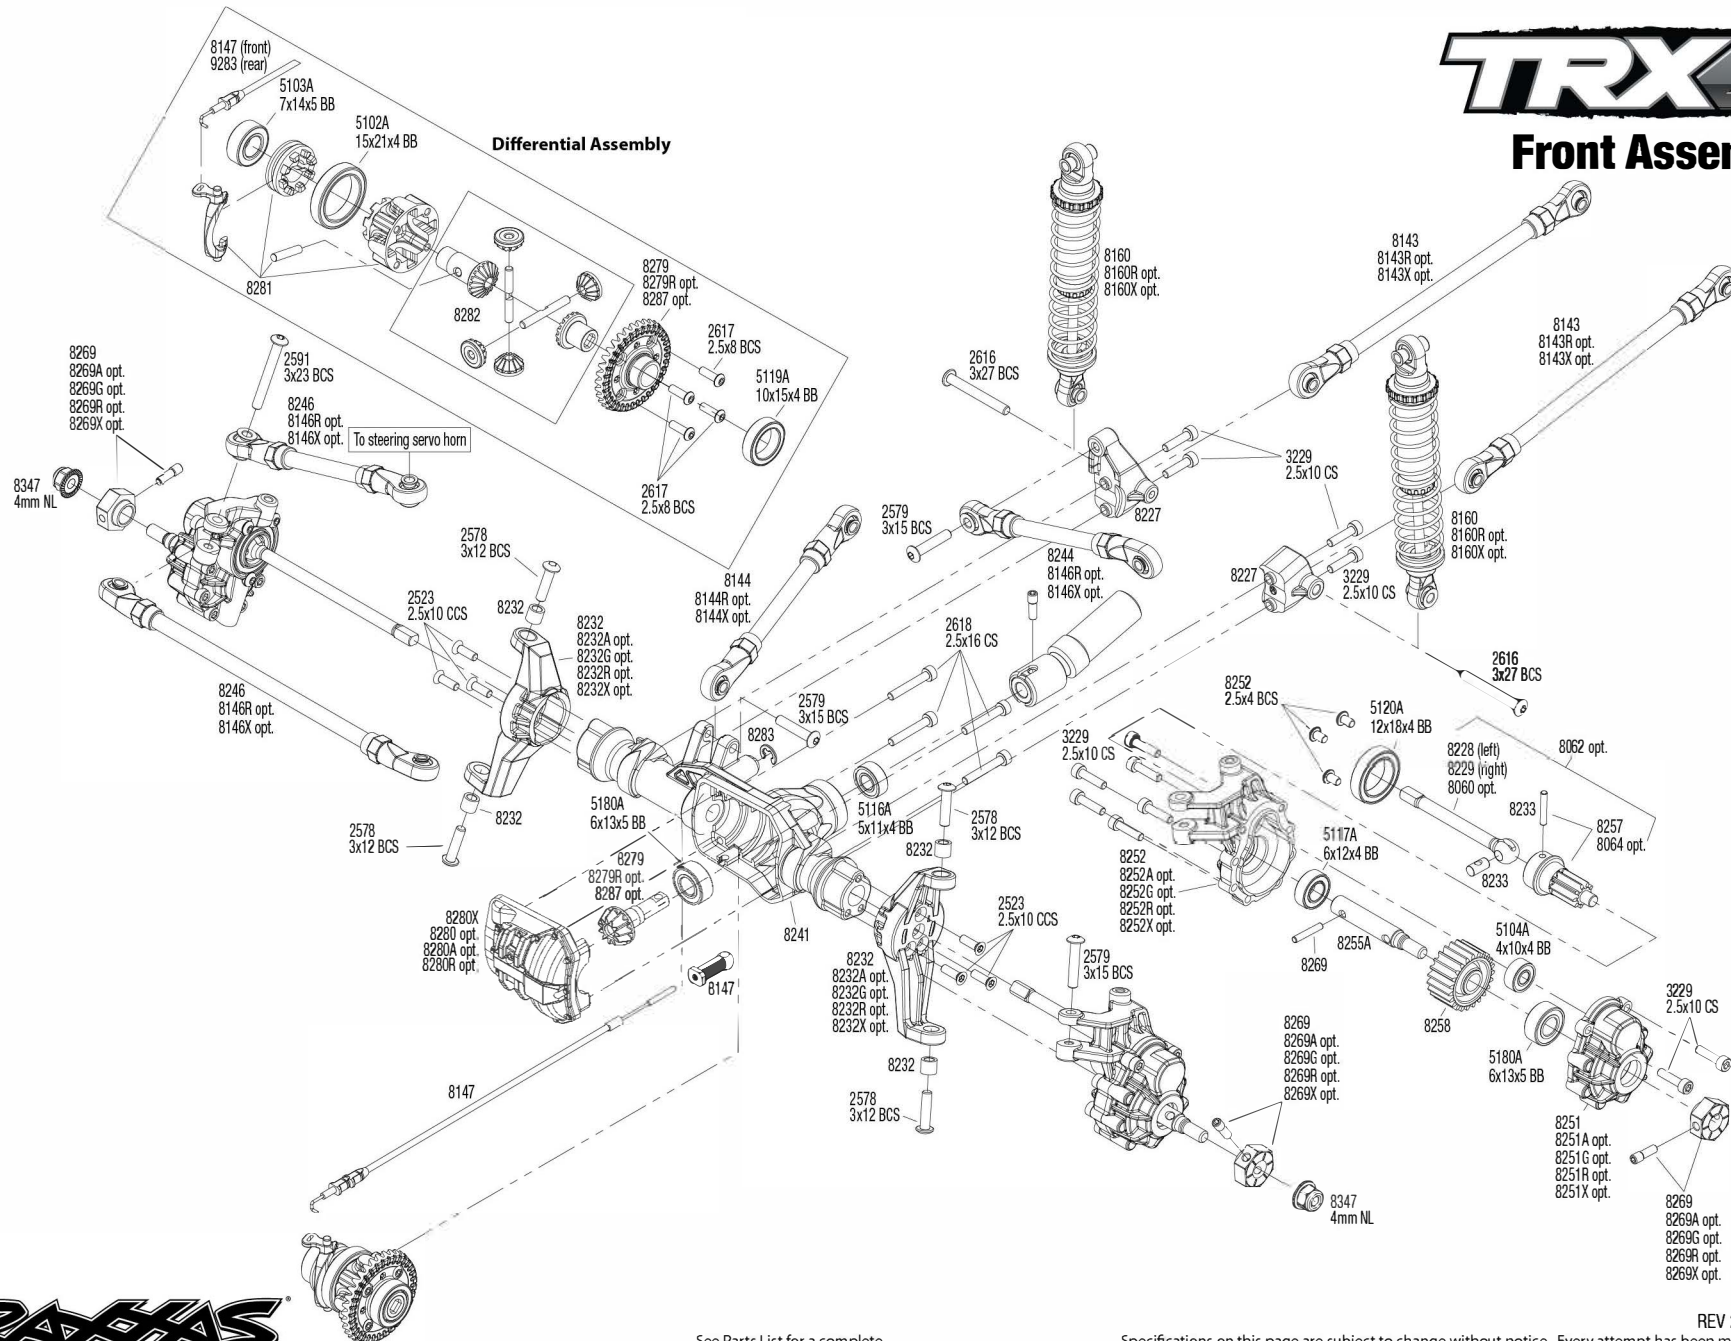

TRX4[®]

Front Assembly

See Parts List for a complete listing of optional accessories.

Specifications on this page are subject to change without notice. Every attempt has been made to ensure the accuracy of this drawing; however, Traxxas cannot be held responsible for typographical or other errors.

REV 221212-R00