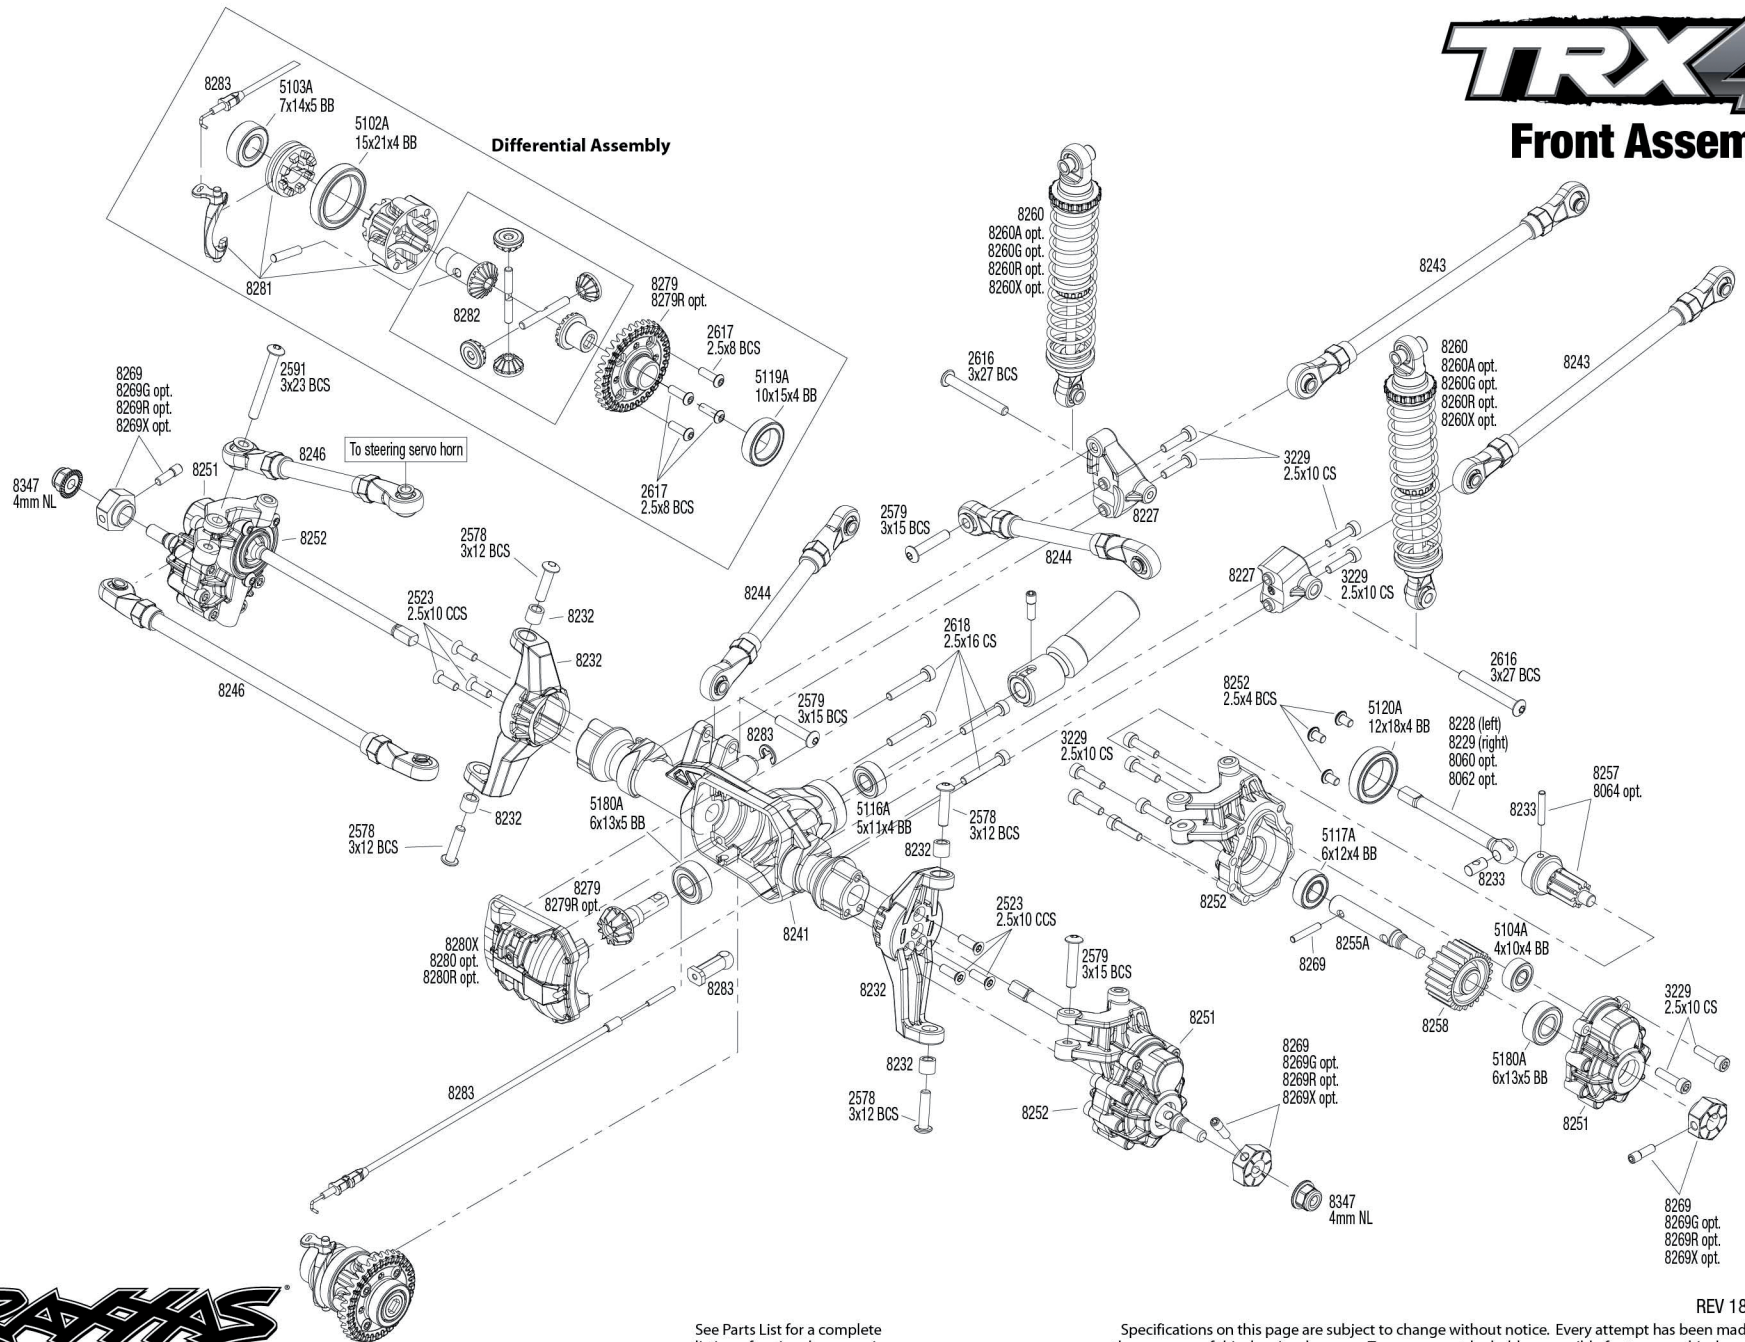

TRX4

Front Assembly

See Parts List for a complete listing of optional accessories.

Specifications on this page are subject to change without notice. Every attempt has been made to ensure the accuracy of this drawing; however, Traxxas cannot be held responsible for typographical or other errors.

REV 181002-R09