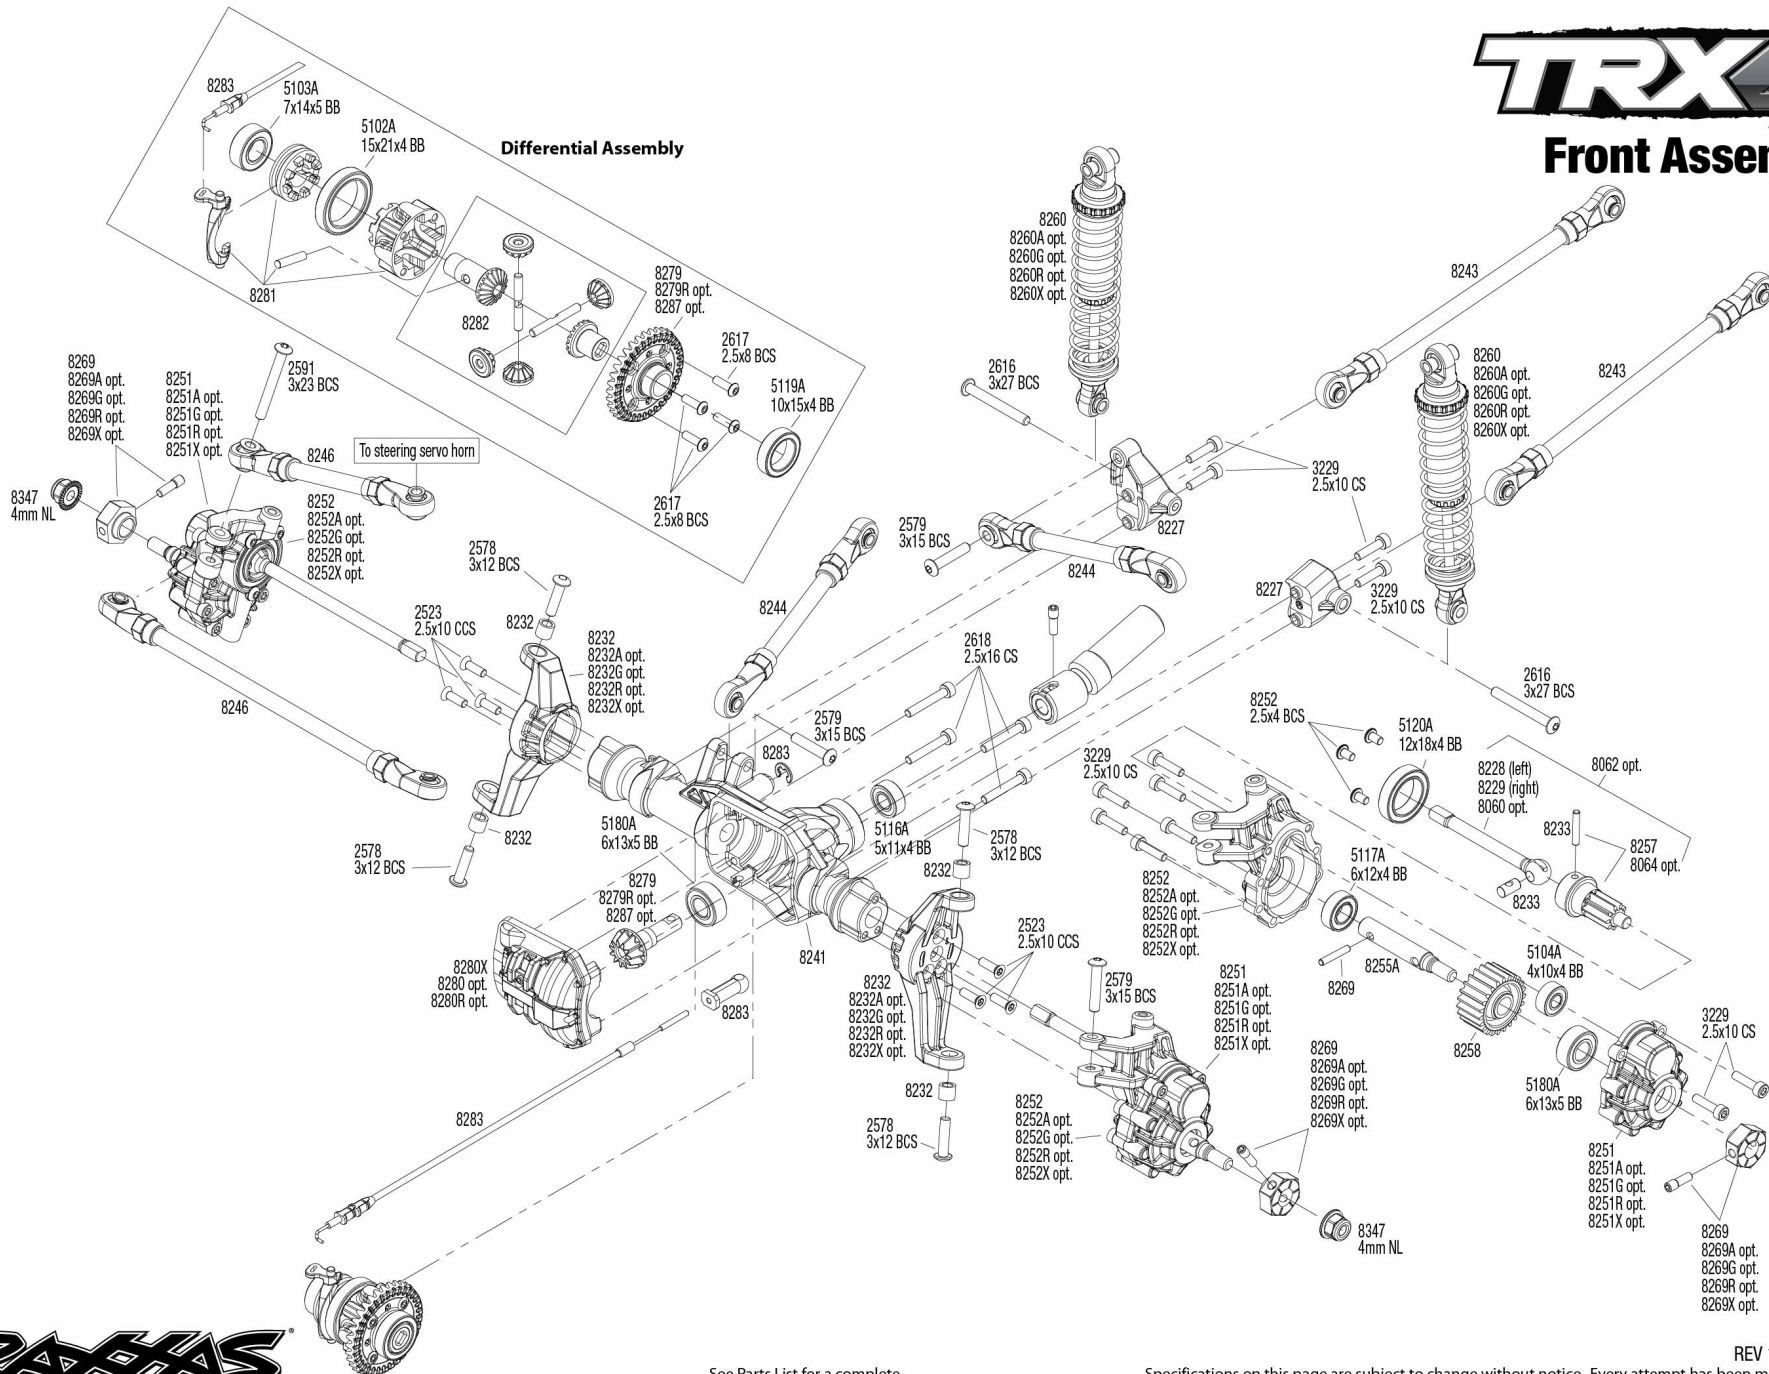

TRX4

Front Assembly

See Parts List for a complete listing of optional accessories.

Specifications on this page are subject to change without notice. Every attempt has been made to ensure the accuracy of this drawing; however, Traxxas cannot be held responsible for typographical or other errors.

REV 190304-R01