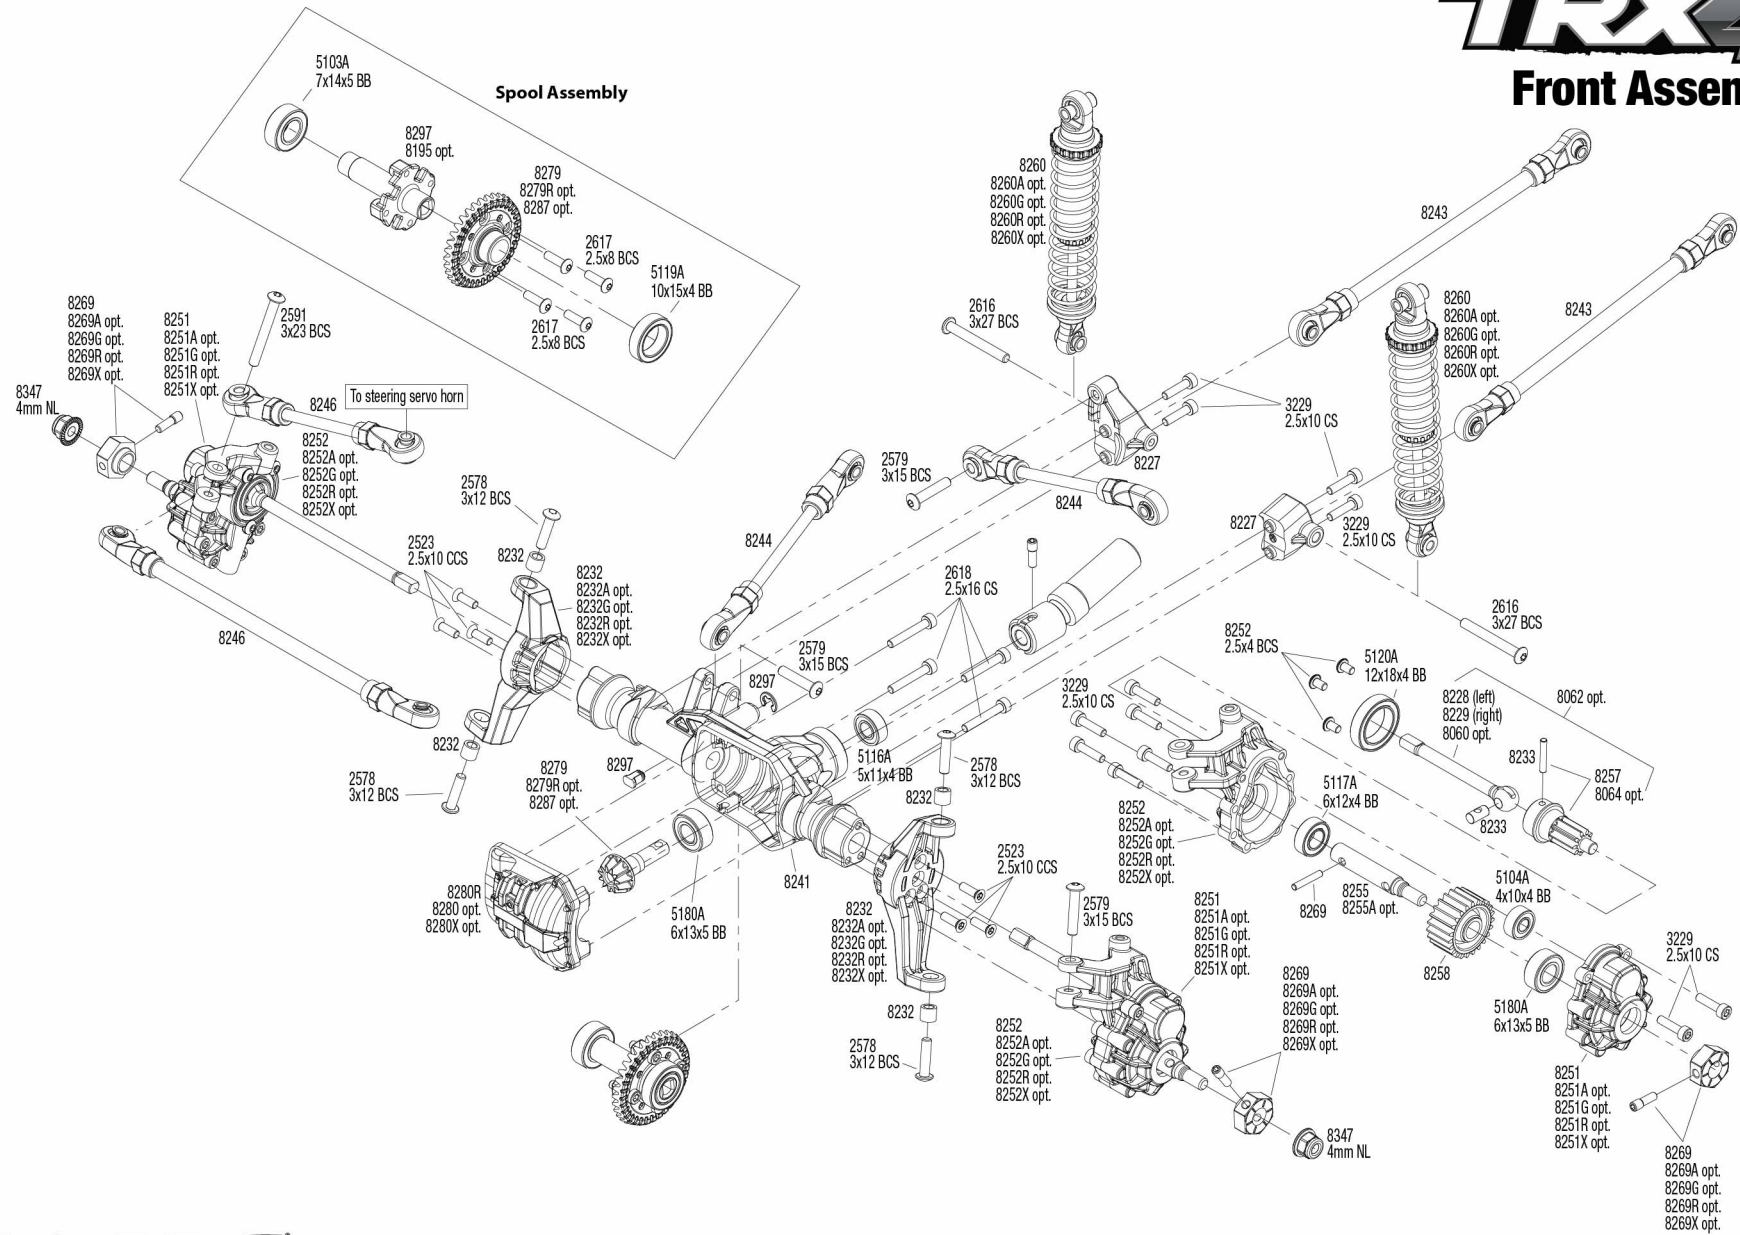

TRX4

Front Assembly

See Parts List for a complete listing of optional accessories.

Specifications on this page are subject to change without notice. Every attempt has been made to ensure the accuracy of this drawing; however, Traxxas cannot be held responsible for typographical or other errors.

REV 190227-R03