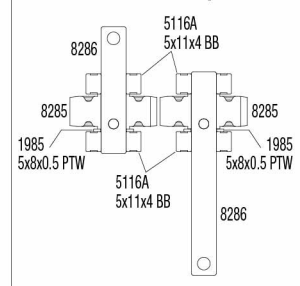

Transfer Case Gears (top view)