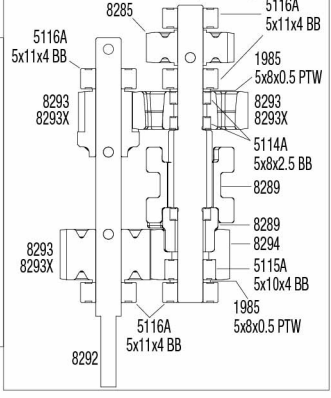

## Transmission and Transfer Case Gears

Note the orientation of the gears

### Transfer Case Gears (top view)

### Transmission Gears (top view)

### Center Driveshaft Assembly

REV 190304-R18

See Parts List for a complete listing of optional accessories.

Specifications on this page are subject to change without notice. Every attempt has been made to ensure the accuracy of this drawing; however, Traxxas cannot be held responsible for typographical or other errors.