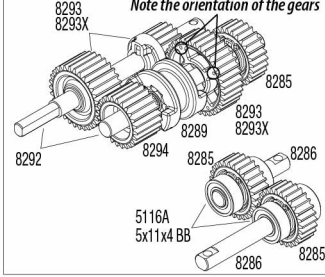

# Transmission Assembly

## Transmission and Transfer Case Gears

Note the orientation of the gears

### Transfer Case Gears (top view)

### Center Driveshaft Assembly

REV 190304-R18

See Parts List for a complete listing of optional accessories.

Specifications on this page are subject to change without notice. Every attempt has been made to ensure the accuracy of this drawing; however, Traxxas cannot be held responsible for typographical or other errors.