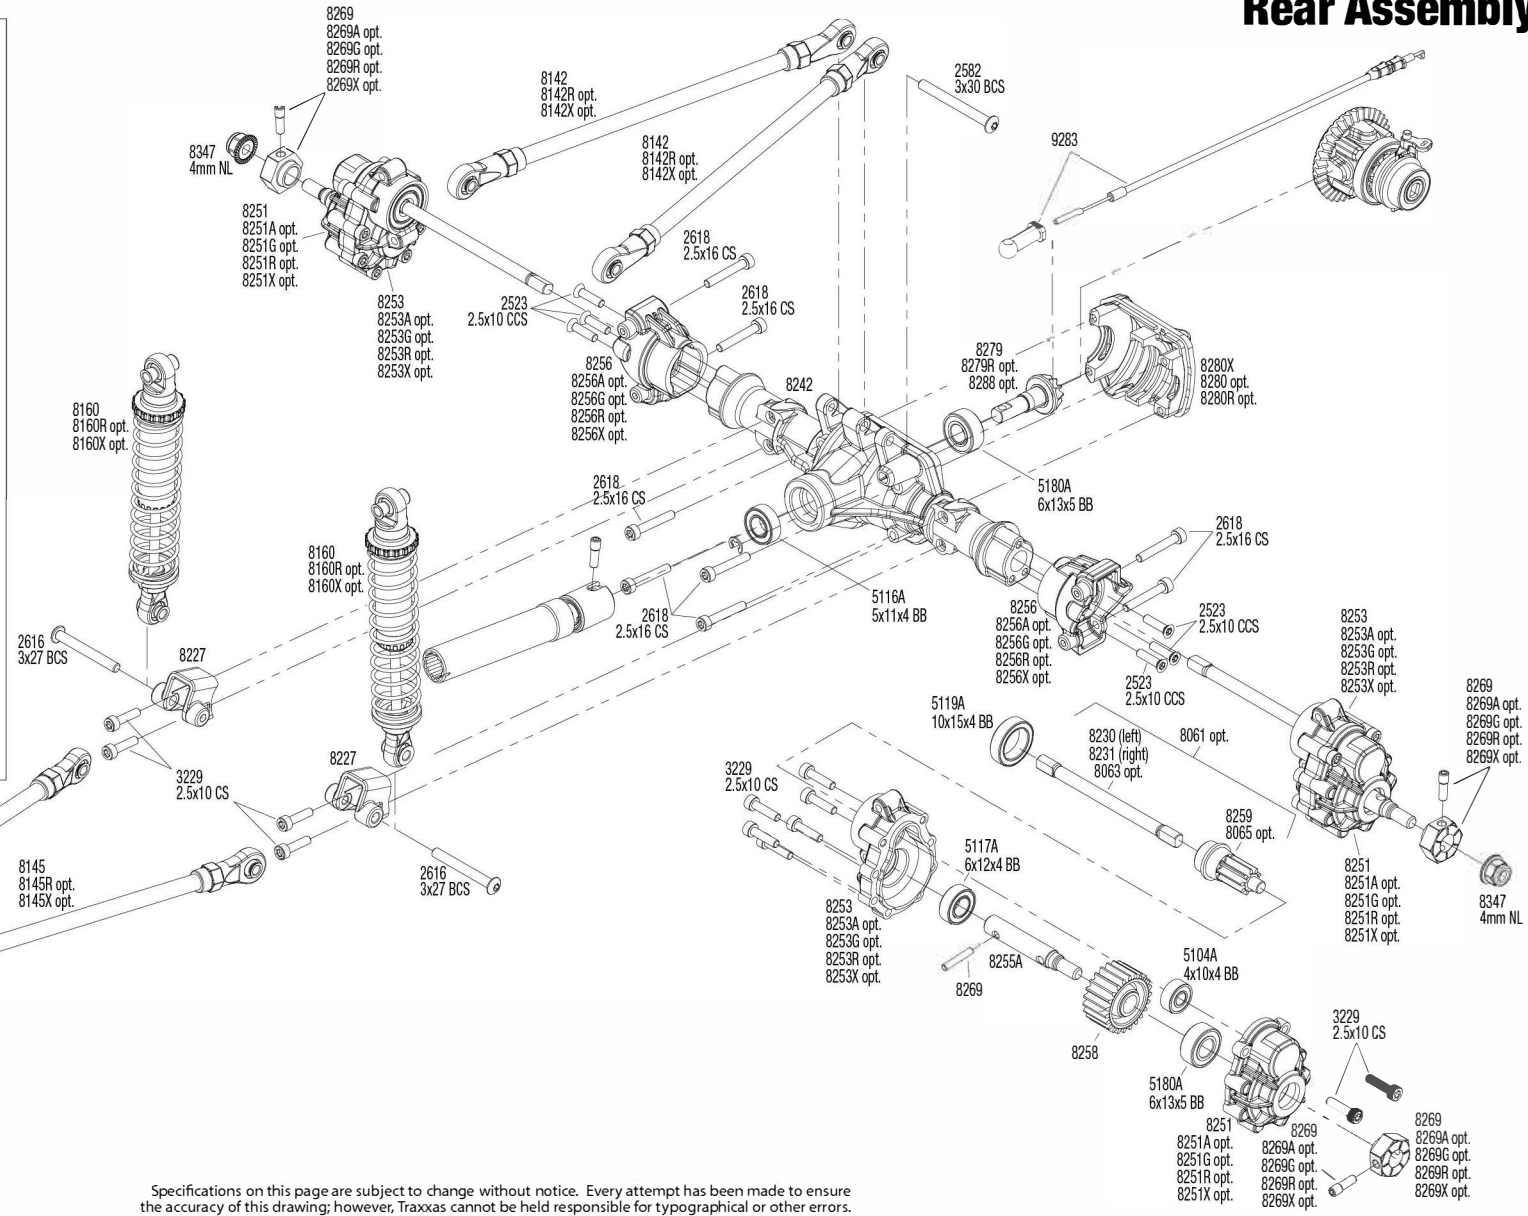

TRX4[®]

Rear Assembly

Shock Assembly

REV 221129-R03

See Parts List for a complete listing of optional accessories.

Specifications on this page are subject to change without notice. Every attempt has been made to ensure the accuracy of this drawing; however, Traxxas cannot be held responsible for typographical or other errors.