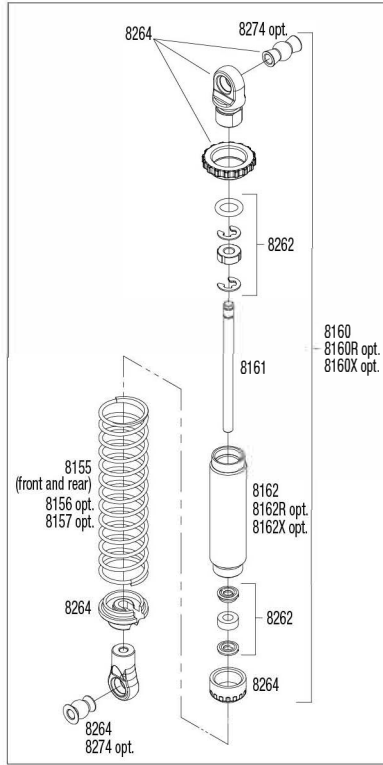

TRX4[®]

Rear Assembly

Shock Assembly

REV 221129-R03

See Parts List for a complete listing of optional accessories.

Specifications on this page are subject to change without notice. Every attempt has been made to ensure the accuracy of this drawing; however, Traxxas cannot be held responsible for typographical or other errors.