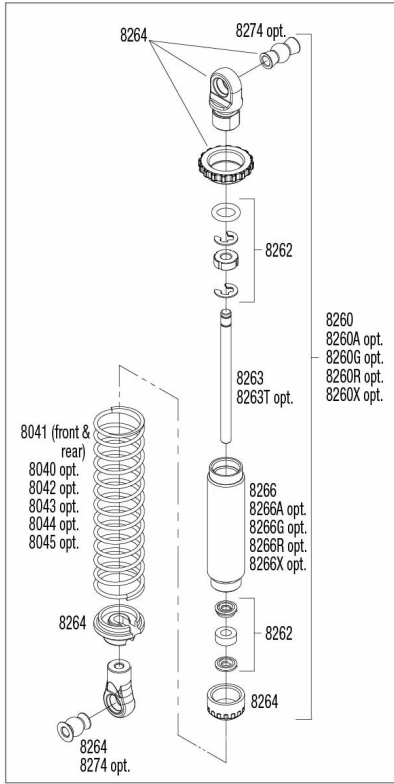

Shock Assembly

REV 190304-R01
See Parts List for a complete list of optional accessories.

Specifications on this page are subject to change without notice. Every attempt has been made to ensure the accuracy of this drawing; however, Traxxas cannot be held responsible for typographical or other errors.