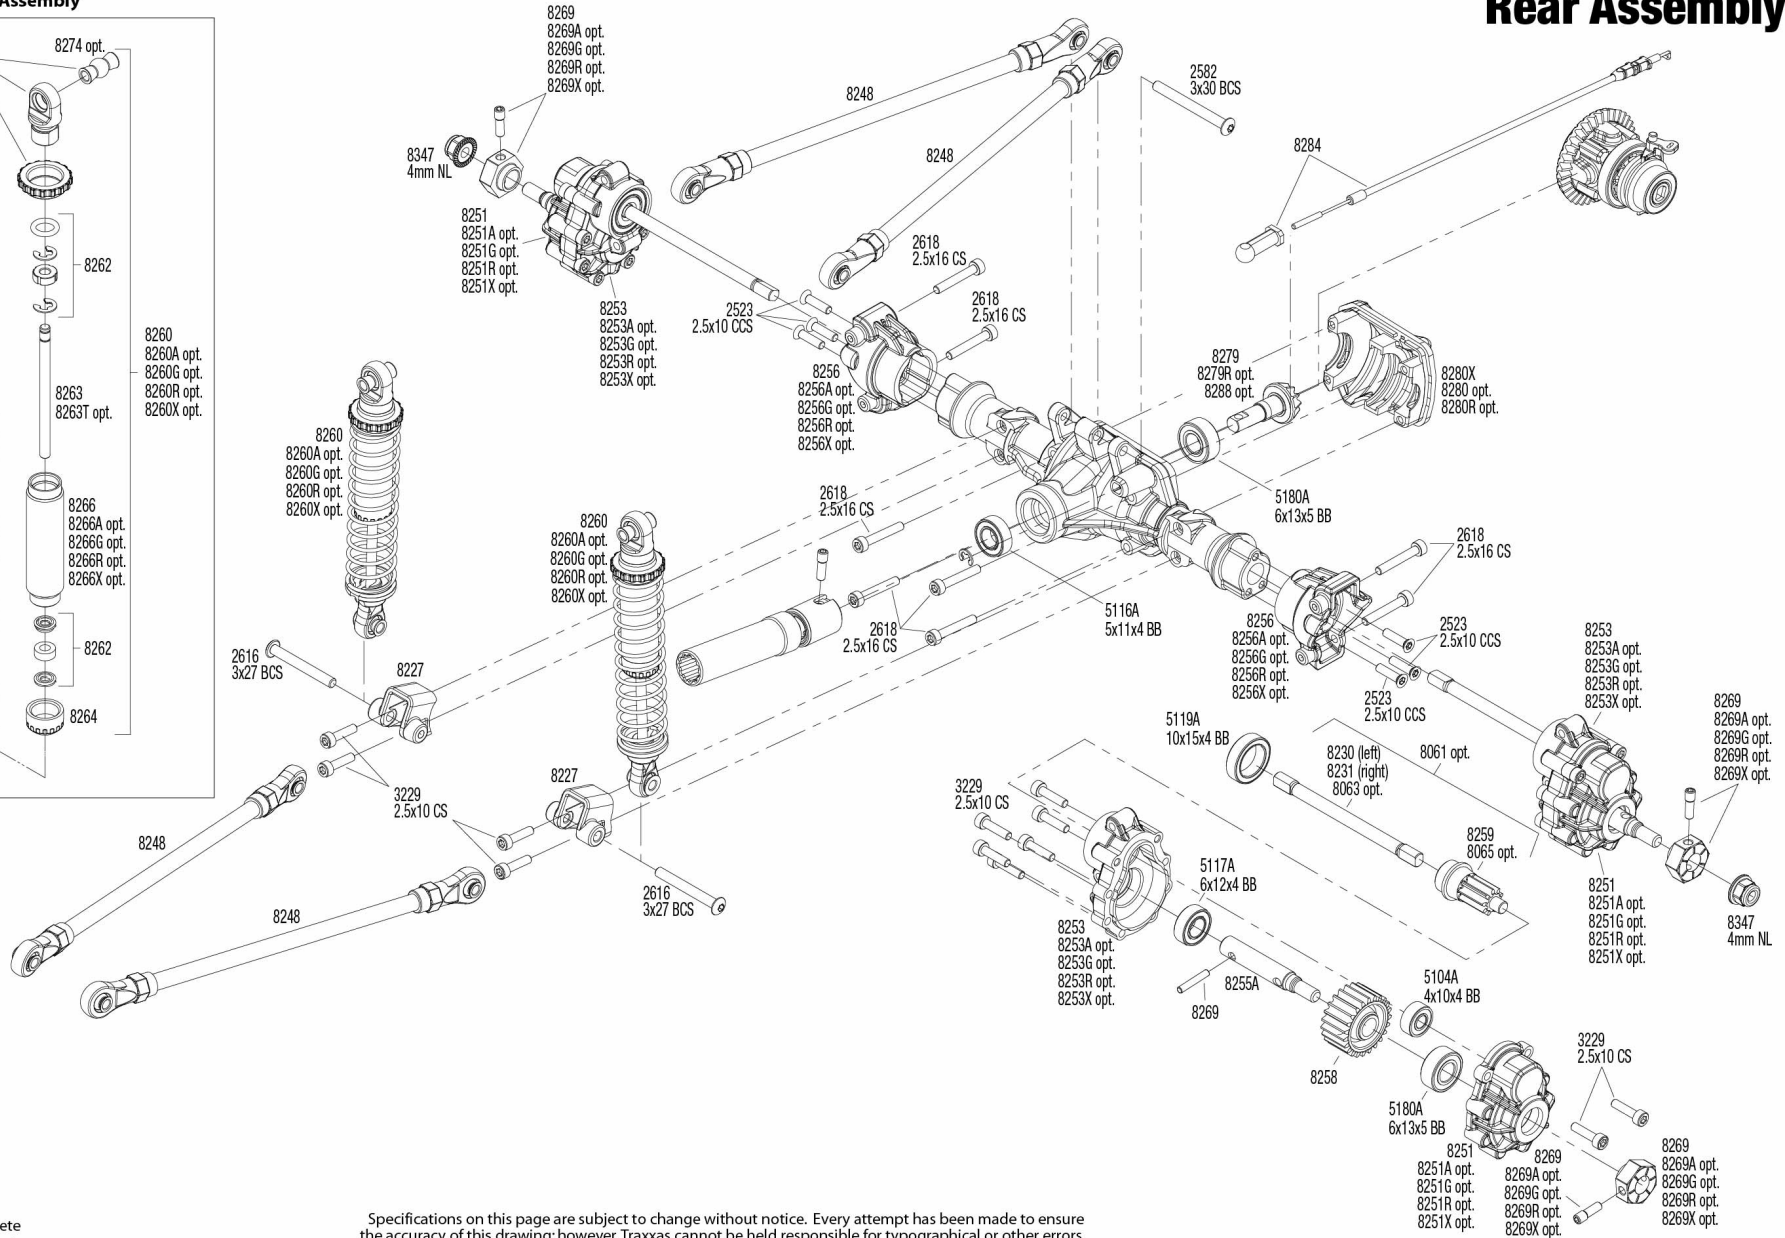

Shock Assembly

REV 190304-R01
See Parts List for a complete list of optional accessories.

Specifications on this page are subject to change without notice. Every attempt has been made to ensure the accuracy of this drawing; however, Traxxas cannot be held responsible for typographical or other errors.