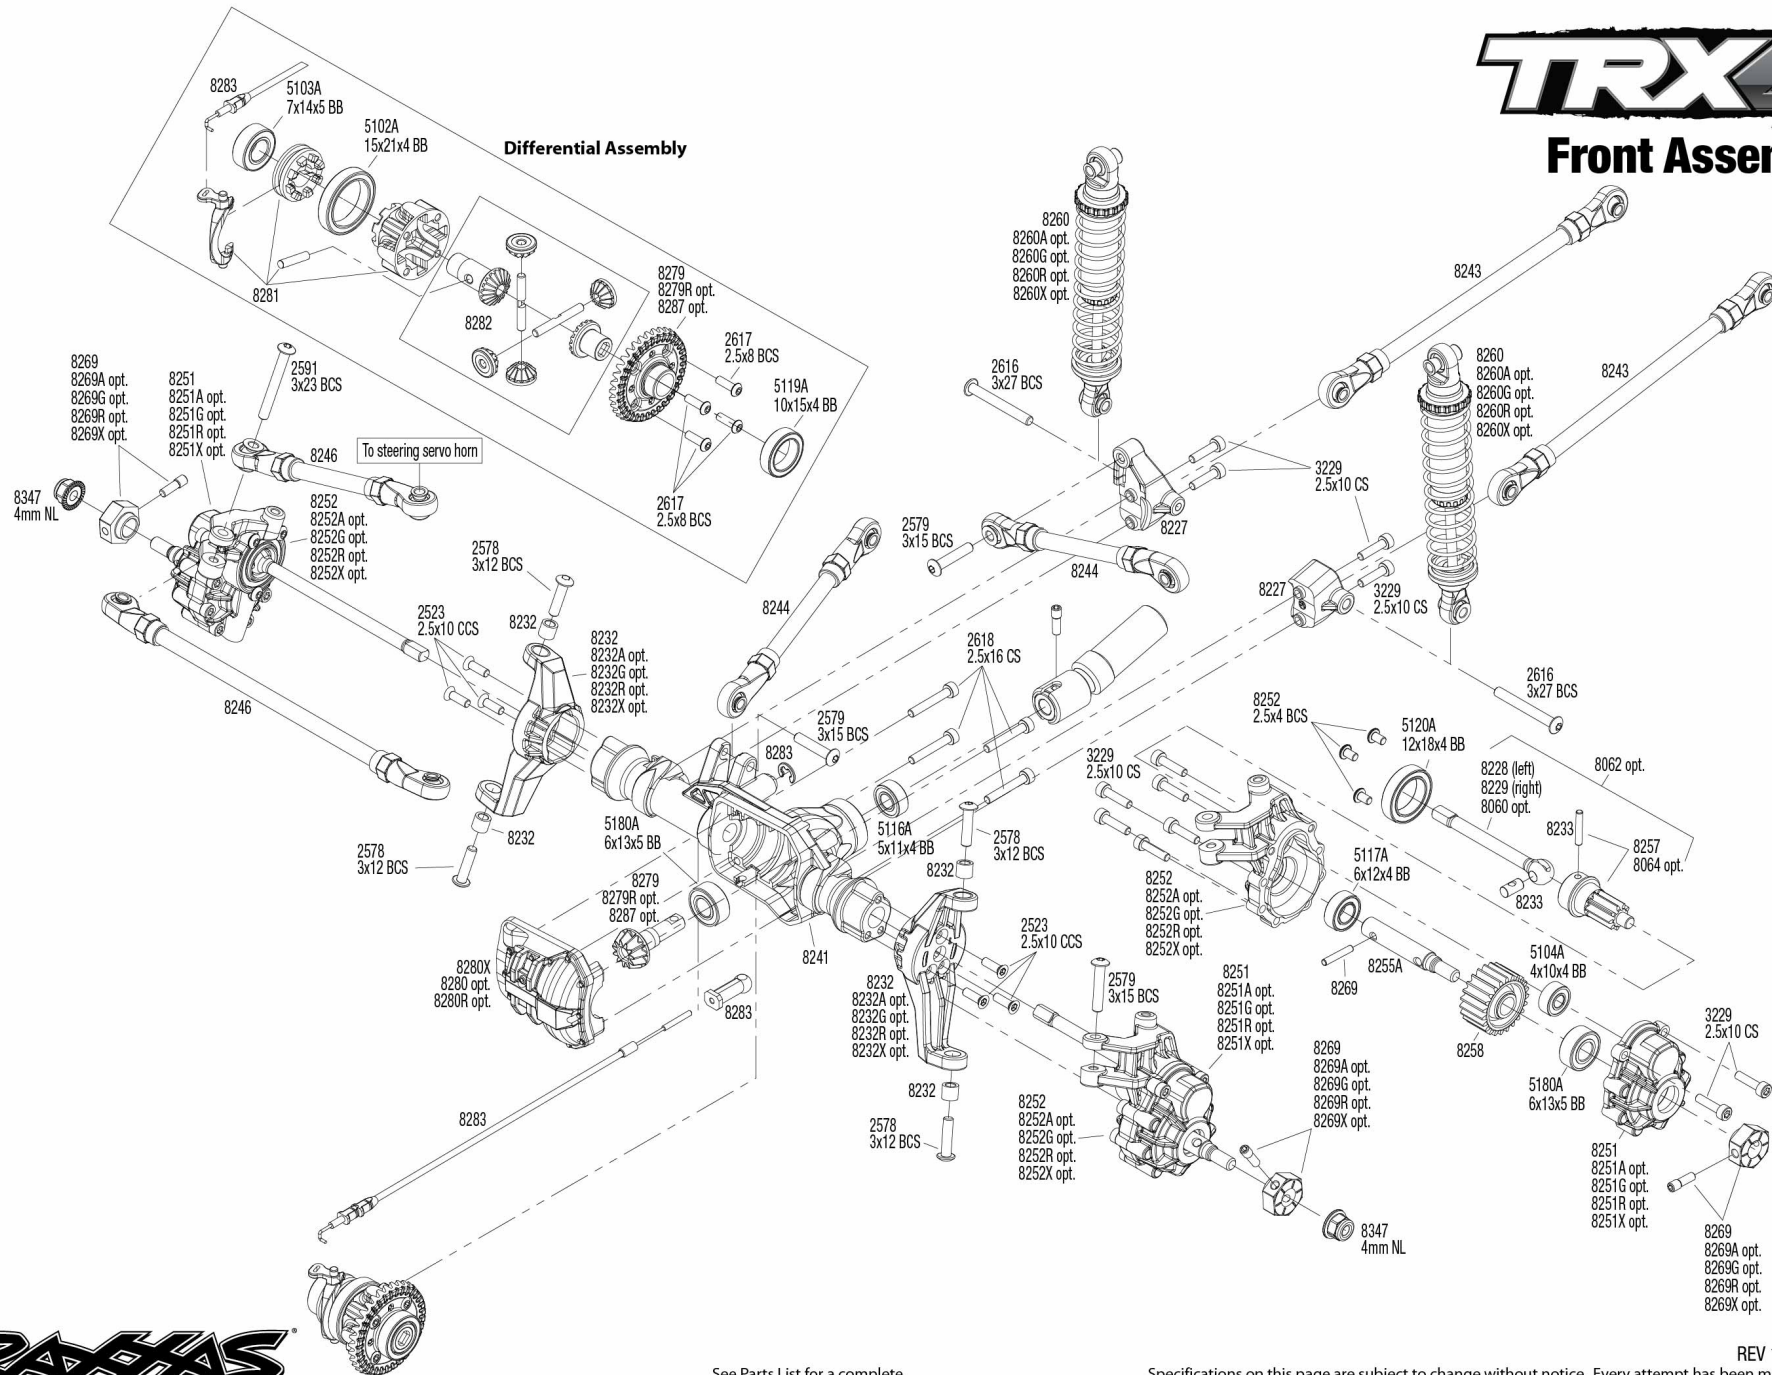

TRX4

Front Assembly

See Parts List for a complete listing of optional accessories.

Specifications on this page are subject to change without notice. Every attempt has been made to ensure the accuracy of this drawing; however, Traxxas cannot be held responsible for typographical or other errors.

REV 190304-R01